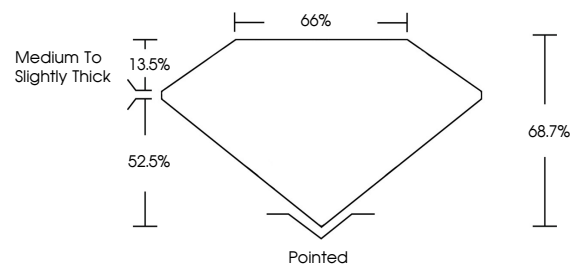

Measurements **8.96 X 6.14 X 4.22 MM**

GRADING RESULTS

Carat Weight **2.02 CARATS**
Color Grade **D**
Clarity Grade **VS 1**

ADDITIONAL GRADING INFORMATION

Polish **EXCELLENT**
Symmetry **EXCELLENT**
Fluorescence **NONE**
Inscription(s) **IGI LG649498578**
Comments: This Laboratory Grown Diamond was created by Chemical Vapor Deposition (CVD) growth process. Type IIa

August 24, 2024
IGI Report No **LG649498578**
CUT CORNERED RECT. MODIFIED BRILLIANT
8.96 X 6.14 X 4.22 MM
Carat Weight **2.02 CARATS**
Color Grade **D**
Clarity Grade **VS 1**
Depth **68.7%**
Table **52.5%**
Girdle **Medium to Slightly Thick**
Culet **Pointed**
Polish **EXCELLENT**
Symmetry **EXCELLENT**
Fluorescence **NONE**
Inscription(s) **IGI LG649498578**
Comments: This Laboratory Grown Diamond was created by Chemical Vapor Deposition (CVD) growth process. Type IIa

GRADING RESULTS

Carat Weight **2.02 CARATS**
Color Grade **D**
Clarity Grade **VS 1**

ADDITIONAL GRADING INFORMATION

Polish **EXCELLENT**
Symmetry **EXCELLENT**
Fluorescence **NONE**
Inscription(s) **IGI LG649498578**

Comments: This Laboratory Grown Diamond was created by Chemical Vapor Deposition (CVD) growth process. Type IIa

PROPORTIONS

Sample Image Used

CLARITY CHARACTERISTICS

KEY TO SYMBOLS

Red symbols indicate internal characteristics.
Green symbols indicate external characteristics.