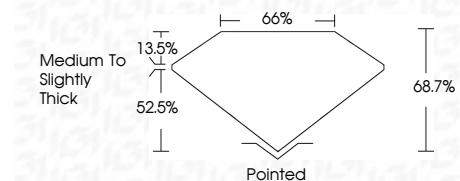

Measurements **8.96 X 6.14 X 4.22 MM**

GRADING RESULTS

Carat Weight **2.02 CARATS**
Color Grade **D**
Clarity Grade **VS 1**

ADDITIONAL GRADING INFORMATION

Polish **EXCELLENT**
Symmetry **EXCELLENT**
Fluorescence **NONE**
Inscription(s) **IGI LG649498578**
Comments: This Laboratory Grown Diamond was created by Chemical Vapor Deposition (CVD) growth process. Type IIa

August 24, 2024
IGI Report No **LG649498578**
CUT CORNERED RECT. MODIFIED BRILLIANT
8.96 X 6.14 X 4.22 MM
Carat Weight **2.02 CARATS**
Color Grade **D**
Clarity Grade **VS 1**
Depth **68.7%**
Table **52.5%**
Girdle **Medium to Slightly Thick**
Culet **Pointed**
Polish **EXCELLENT**
Symmetry **EXCELLENT**
Fluorescence **NONE**
Inscription(s) **IGI LG649498578**
Comments: This Laboratory Grown Diamond was created by Chemical Vapor Deposition (CVD) growth process. Type IIa

LABORATORY GROWN DIAMOND REPORT

August 24, 2024
IGI Report Number **LG649498578**
Description **LABORATORY GROWN DIAMOND**
Shape and Cutting Style **CUT CORNERED RECTANGULAR
MODIFIED BRILLIANT**
Measurements **8.96 X 6.14 X 4.22 MM**

GRADING RESULTS

Carat Weight **2.02 CARATS**
Color Grade **D**
Clarity Grade **VS 1**

ADDITIONAL GRADING INFORMATION

Polish **EXCELLENT**
Symmetry **EXCELLENT**
Fluorescence **NONE**
Inscription(s) **IGI LG649498578**