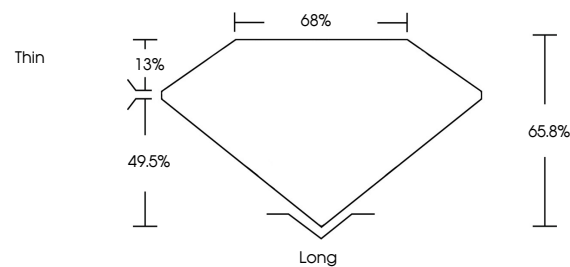

ELECTRONIC COPY

LG649499006
Report verification at igi.org

August 31, 2024
IGI Report Number **LG649499006**
Description **LABORATORY GROWN DIAMOND**
Shape and Cutting Style **EMERALD CUT**
Measurements **7.07 X 4.59 X 3.02 MM**

August 31, 2024
IGI Report No. **LG649499006**
EMERALD CUT
7.07 X 4.59 X 3.02 MM
1.00 CARAT
Color Grade **F**
Clarity Grade **VVS 2**
Depth **65.8%**
Table **65%**
Girdle **Thin**
Culet **Long**
Polish **EXCELLENT**
Symmetry **EXCELLENT**
Fluorescence **NONE**
Inscription(s) **IGI LG649499006**

GRADING RESULTS

Carat Weight **1.00 CARAT**
Color Grade **F**
Clarity Grade **VVS 2**

ADDITIONAL GRADING INFORMATION

Polish **EXCELLENT**
Symmetry **EXCELLENT**
Fluorescence **NONE**
Inscription(s) **IGI LG649499006**

Comments: This Laboratory Grown Diamond was created by Chemical Vapor Deposition (CVD) growth process. Type IIa

PROPORTIONS

Sample Image Used

CLARITY CHARACTERISTICS

KEY TO SYMBOLS

Red symbols indicate internal characteristics.
Green symbols indicate external characteristics.