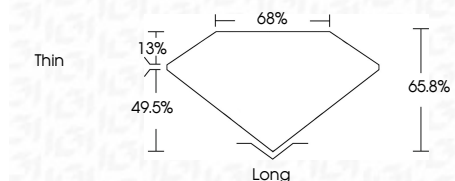

ELECTRONIC COPY

LG649499006
Report verification at igi.org

August 31, 2024
IGI Report Number **LG649499006**
Description **LABORATORY GROWN DIAMOND**
Shape and Cutting Style **EMERALD CUT**
Measurements **7.07 X 4.59 X 3.02 MM**

GRADING RESULTS

Carat Weight **1.00 CARAT**
Color Grade **F**
Clarity Grade **VVS 2**

ADDITIONAL GRADING INFORMATION

Polish **EXCELLENT**
Symmetry **EXCELLENT**
Fluorescence **NONE**
Inscription(s) **IGI LG649499006**
Comments: This Laboratory Grown Diamond was created by Chemical Vapor Deposition (CVD) growth process. Type IIa

August 31, 2024
IGI Report No. **LG649499006**
EMERALD CUT
7.07 X 4.59 X 3.02 MM
1.00 CARAT
Color Grade **F**
Clarity Grade **VVS 2**
Depth **65.8%**
Table **65%**
Girdle **Thin**
Culet **Long**
Polish **EXCELLENT**
Symmetry **EXCELLENT**
Fluorescence **NONE**
Inscription(s) **IGI LG649499006**

Comments: This Laboratory Grown Diamond was created by Chemical Vapor Deposition (CVD) growth process. Type IIa

LABORATORY GROWN DIAMOND REPORT

August 31, 2024
IGI Report Number **LG649499006**
Description **LABORATORY GROWN DIAMOND**
Shape and Cutting Style **EMERALD CUT**
Measurements **7.07 X 4.59 X 3.02 MM**