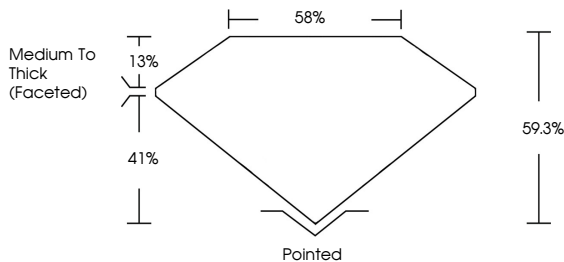

PROPORTIONS