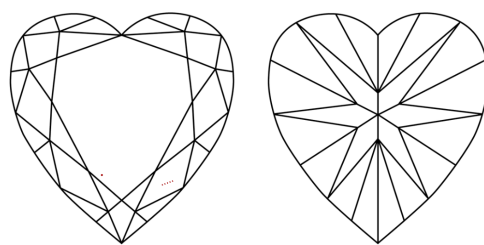

CLARITY CHARACTERISTICS

KEY TO SYMBOLS
Red symbols indicate internal characteristics.
Green symbols indicate external characteristics.

COLOR

D	E	F	G	H	I	J	Faint	Very Light	Light

CLARITY

IF	VS¹⁻²	VS¹⁻²	SI¹⁻²	I¹⁻³
Internally Flawless	Very Very Slightly Included	Very Slightly Included	Slightly Included	Included