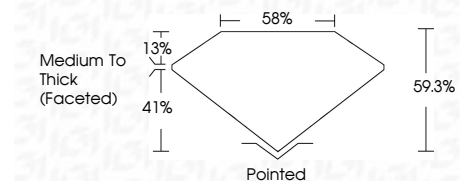

**ELECTRONIC COPY**

LG650402198  
Report verification at igi.org

September 4, 2024  
IGI Report Number **LG650402198**  
Description **LABORATORY GROWN DIAMOND**

Shape and Cutting Style **HEART BRILLIANT**  
Measurements **8.36 X 9.36 X 5.55 MM**

**GRADING RESULTS**  
Carat Weight **2.54 CARATS**  
Color Grade **E**  
Clarity Grade **VVS 2**

Sample Image Used

**ADDITIONAL GRADING INFORMATION**  
Polish **EXCELLENT**  
Symmetry **EXCELLENT**  
Fluorescence **NONE**  
Inscription(s) **IGI LG650402198**  
Comments: This Laboratory Grown Diamond was created by Chemical Vapor Deposition (CVD) growth process. Type IIa

September 4, 2024  
IGI Report No LG650402198  
**HEART BRILLIANT**  
8.36 X 9.36 X 5.55 MM  
2.54 CARATS  
E  
VVS 2  
69.0%  
85%  
Medium To Thick (Faceted)  
Pointed  
EXCELLENT  
EXCELLENT  
NONE  
IGI LG650402198  
Comments: This Laboratory Grown Diamond was created by Chemical Vapor Deposition (CVD) growth process. Type IIa

**GRADING RESULTS**  
Carat Weight **2.54 CARATS**  
Color Grade **E**  
Clarity Grade **VVS 2**

**ADDITIONAL GRADING INFORMATION**  
Polish **EXCELLENT**  
Symmetry **EXCELLENT**  
Fluorescence **NONE**  
Inscription(s) **IGI LG650402198**