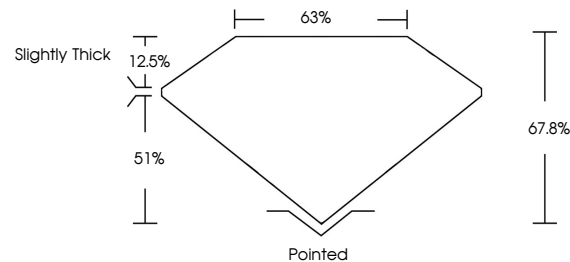

Measurements **8.11 X 5.66 X 3.84 MM**

GRADING RESULTS

Carat Weight **1.51 CARAT**
Color Grade **E**
Clarity Grade **VS 1**

ADDITIONAL GRADING INFORMATION

Polish **EXCELLENT**
Symmetry **EXCELLENT**
Fluorescence **NONE**
Inscription(s) **IGI LG650412449**
Comments: This Laboratory Grown Diamond was created by Chemical Vapor Deposition (CVD) growth process. Type IIa

GRADING RESULTS

Carat Weight **1.51 CARAT**
Color Grade **E**
Clarity Grade **VS 1**

ADDITIONAL GRADING INFORMATION

Polish **EXCELLENT**
Symmetry **EXCELLENT**
Fluorescence **NONE**
Inscription(s) **IGI LG650412449**

Comments: This Laboratory Grown Diamond was created by Chemical Vapor Deposition (CVD) growth process. Type IIa

PROPORTIONS

Sample Image Used

CLARITY CHARACTERISTICS

KEY TO SYMBOLS

Red symbols indicate internal characteristics.
Green symbols indicate external characteristics.