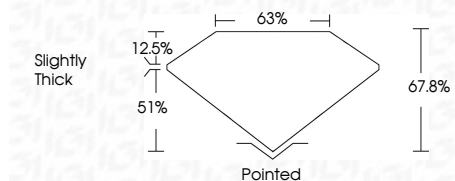

ELECTRONIC COPY

LG650412449
Report verification at igi.org

September 3, 2024
IGI Report Number **LG650412449**
Description **LABORATORY GROWN DIAMOND**

Shape and Cutting Style **CUT CORNERED
RECTANGULAR MODIFIED
BRILLIANT**

Measurements **8.11 X 5.66 X 3.84 MM**

GRADING RESULTS

Carat Weight **1.51 CARAT**
Color Grade **E**
Clarity Grade **VS 1**

ADDITIONAL GRADING INFORMATION

Polish **EXCELLENT**
Symmetry **EXCELLENT**
Fluorescence **NONE**
Inscription(s) **IGI LG650412449**
Comments: This Laboratory Grown Diamond was created by Chemical Vapor Deposition (CVD) growth process. Type IIa

September 3, 2024
IGI Report No LG650412449
CUT CORNERED RECT. MODIFIED BRILLIANT
8.11 X 5.66 X 3.84 MM
1.51 CARAT
E
VS 1
67.8%
51%
12.5%
Slightly Thick
Pointed
EXCELLENT
EXCELLENT
NONE
IGI LG650412449
Comments: This Laboratory Grown Diamond was created by Chemical Vapor Deposition (CVD) growth process. Type IIa

LABORATORY GROWN DIAMOND REPORT

September 3, 2024
IGI Report Number **LG650412449**
Description **LABORATORY GROWN DIAMOND**
Shape and Cutting Style **CUT CORNERED RECTANGULAR
MODIFIED BRILLIANT**
Measurements **8.11 X 5.66 X 3.84 MM**