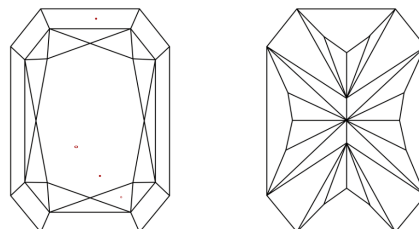

CLARITY CHARACTERISTICS

KEY TO SYMBOLS

Red symbols indicate internal characteristics.
Green symbols indicate external characteristics.

COLOR

D E F G H I J Faint Very Light Light

CLARITY

IF	VS¹⁻²	VS¹⁻²	SI¹⁻²	I¹⁻³
Internally Flawless	Very Very Slightly Included	Very Slightly Included	Slightly Included	Included