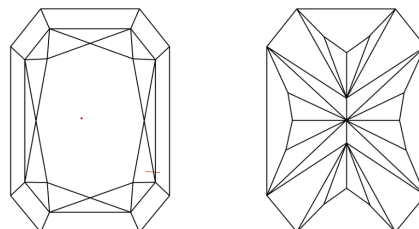

CLARITY CHARACTERISTICS

KEY TO SYMBOLS

Red symbols indicate internal characteristics.
Green symbols indicate external characteristics.

COLOR

D E F G H I J Faint Very Light Light

CLARITY

IF	VS¹⁻²	VS¹⁻²	SI¹⁻²	I¹⁻³
Internally Flawless	Very Very Slightly Included	Very Slightly Included	Slightly Included	Included