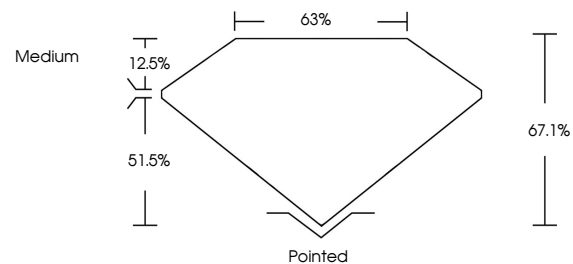

Measurements **7.78 X 5.38 X 3.61 MM**

GRADING RESULTS

Carat Weight **1.27 CARAT**
Color Grade **F**
Clarity Grade **VS 1**

ADDITIONAL GRADING INFORMATION

Polish **EXCELLENT**
Symmetry **EXCELLENT**
Fluorescence **NONE**
Inscription(s) **(IGI) LG650477569**
Comments: This Laboratory Grown Diamond was created by Chemical Vapor Deposition (CVD) growth process. Type IIa

August 31, 2024
IGI Report No **LG650477569**
CUT CORNERED RECT. MODIFIED BRILLIANT
1.27 CARAT **F**
7.78 X 5.38 X 3.61 MM
Color Grade **F**
Clarity Grade **VS 1**
Depth **67.1%**
Table **51.5%**
Girdle **Medium**
Culet **Pointed**
Polish **EXCELLENT**
Symmetry **EXCELLENT**
Fluorescence **NONE**
Inscription(s) **(IGI) LG650477569**
Comments: This Laboratory Grown Diamond was created by Chemical Vapor Deposition (CVD) growth process. Type IIa

GRADING RESULTS

Carat Weight **1.27 CARAT**
Color Grade **F**
Clarity Grade **VS 1**

ADDITIONAL GRADING INFORMATION

Polish **EXCELLENT**
Symmetry **EXCELLENT**
Fluorescence **NONE**
Inscription(s) **(IGI) LG650477569**

Comments: This Laboratory Grown Diamond was created by Chemical Vapor Deposition (CVD) growth process. Type IIa

PROPORTIONS

Sample Image Used

CLARITY CHARACTERISTICS

KEY TO SYMBOLS

Red symbols indicate internal characteristics.
Green symbols indicate external characteristics.