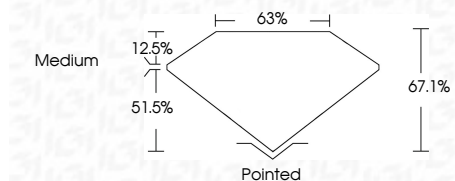

Measurements **7.78 X 5.38 X 3.61 MM**

GRADING RESULTS

Carat Weight **1.27 CARAT**
Color Grade **F**
Clarity Grade **VS 1**

ADDITIONAL GRADING INFORMATION

Polish **EXCELLENT**
Symmetry **EXCELLENT**
Fluorescence **NONE**
Inscription(s) **(IGI) LG650477569**
Comments: This Laboratory Grown Diamond was created by Chemical Vapor Deposition (CVD) growth process. Type IIa

August 31, 2024
IGI Report No **LG650477569**
CUT CORNERED RECT. MODIFIED BRILLIANT
1.27 CARAT **F**
7.78 X 5.38 X 3.61 MM
Color Grade **F**
Clarity Grade **VS 1**
Depth **67.1%**
Table **51.5%**
Girdle **Medium**
Culet **Pointed**
Polish **EXCELLENT**
Symmetry **EXCELLENT**
Fluorescence **NONE**
Inscription(s) **(IGI) LG650477569**
Comments: This Laboratory Grown Diamond was created by Chemical Vapor Deposition (CVD) growth process. Type IIa

LABORATORY GROWN DIAMOND REPORT

August 31, 2024
IGI Report Number **LG650477569**
Description **LABORATORY GROWN DIAMOND**
Shape and Cutting Style **CUT CORNERED RECTANGULAR
MODIFIED BRILLIANT**
Measurements **7.78 X 5.38 X 3.61 MM**

GRADING RESULTS

Carat Weight **1.27 CARAT**
Color Grade **F**
Clarity Grade **VS 1**

ADDITIONAL GRADING INFORMATION

Polish **EXCELLENT**
Symmetry **EXCELLENT**
Fluorescence **NONE**
Inscription(s) **(IGI) LG650477569**