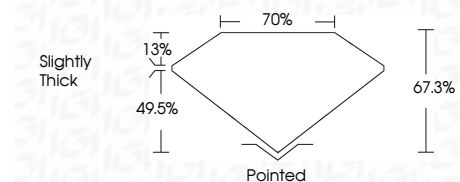

ELECTRONIC COPY

LG650484982
Report verification at igi.org

August 31, 2024
IGI Report Number **LG650484982**
Description **LABORATORY GROWN DIAMOND**

Shape and Cutting Style **CUT CORNERED
RECTANGULAR MODIFIED
BRILLIANT**

Measurements **9.98 X 7.10 X 4.78 MM**

GRADING RESULTS

Carat Weight **2.97 CARATS**
Color Grade **F**
Clarity Grade **VS 1**

ADDITIONAL GRADING INFORMATION

Polish **EXCELLENT**
Symmetry **EXCELLENT**
Fluorescence **NONE**
Inscription(s) **IGI LG650484982**
Comments: This Laboratory Grown Diamond was created by Chemical Vapor Deposition (CVD) growth process. Type IIa

IGI

August 31, 2024
IGI Report No **LG650484982**
CUT CORNERED RECT. MODIFIED BRILLIANT
9.98 X 7.10 X 4.78 MM
Carat Weight **2.97 CARATS**
Color Grade **F**
Clarity Grade **VS 1**
Depth **49.5%**
Table **13%**
Girdle **Slightly Thick**
Culet **Pointed**
Polish **EXCELLENT**
Symmetry **EXCELLENT**
Fluorescence **NONE**
Inscription(s) **IGI LG650484982**
Comments: This Laboratory Grown Diamond was created by Chemical Vapor Deposition (CVD) growth process. Type IIa

GRADING RESULTS

Carat Weight **2.97 CARATS**
Color Grade **F**
Clarity Grade **VS 1**

ADDITIONAL GRADING INFORMATION

Polish **EXCELLENT**
Symmetry **EXCELLENT**
Fluorescence **NONE**
Inscription(s) **IGI LG650484982**