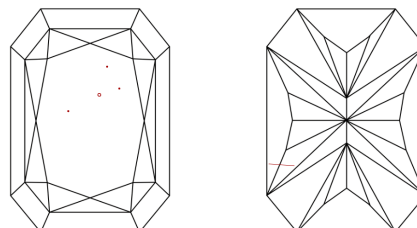

CLARITY CHARACTERISTICS

KEY TO SYMBOLS

Red symbols indicate internal characteristics.
Green symbols indicate external characteristics.

COLOR

D E F G H I J Faint Very Light Light

CLARITY

IF	VS¹⁻²	VS¹⁻²	SI¹⁻²	I¹⁻³
Internally Flawless	Very Very Slightly Included	Very Slightly Included	Slightly Included	Included