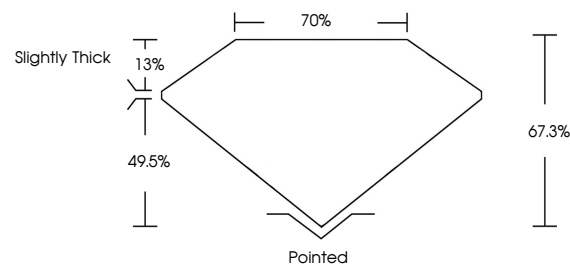

Measurements **9.98 X 7.10 X 4.78 MM**

GRADING RESULTS

Carat Weight **2.97 CARATS**
Color Grade **F**
Clarity Grade **VS 1**

ADDITIONAL GRADING INFORMATION

Polish **EXCELLENT**
Symmetry **EXCELLENT**
Fluorescence **NONE**
Inscription(s) **IGI LG650484982**
Comments: This Laboratory Grown Diamond was created by Chemical Vapor Deposition (CVD) growth process. Type IIa

IGI

August 31, 2024
IGI Report No **LG650484982**
CUT CORNERED RECT. MODIFIED BRILLIANT
9.98 X 7.10 X 4.78 MM
Carat Weight **2.97 CARATS**
Color Grade **F**
Clarity Grade **VS 1**
Depth **49.5%**
Table **13%**
Girdle **Slightly Thick**
Culet **Pointed**
Polish **EXCELLENT**
Symmetry **EXCELLENT**
Fluorescence **NONE**
Inscription(s) **IGI LG650484982**
Comments: This Laboratory Grown Diamond was created by Chemical Vapor Deposition (CVD) growth process. Type IIa

GRADING RESULTS

Carat Weight **2.97 CARATS**
Color Grade **F**
Clarity Grade **VS 1**

ADDITIONAL GRADING INFORMATION

Polish **EXCELLENT**
Symmetry **EXCELLENT**
Fluorescence **NONE**
Inscription(s) **IGI LG650484982**

Comments: This Laboratory Grown Diamond was created by Chemical Vapor Deposition (CVD) growth process. Type IIa

PROPORTIONS

Sample Image Used

CLARITY CHARACTERISTICS

KEY TO SYMBOLS

Red symbols indicate internal characteristics.
Green symbols indicate external characteristics.