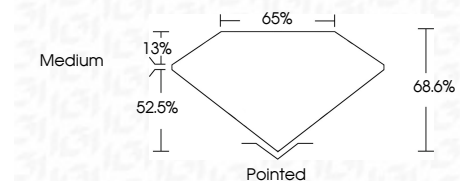

Measurements **8.19 X 5.66 X 3.88 MM**

GRADING RESULTS

Carat Weight **1.54 CARAT**
Color Grade **E**
Clarity Grade **VS 1**

ADDITIONAL GRADING INFORMATION

Polish **EXCELLENT**
Symmetry **EXCELLENT**
Fluorescence **NONE**
Inscription(s) **IGI LG650485123**
Comments: This Laboratory Grown Diamond was created by Chemical Vapor Deposition (CVD) growth process. Type IIa

IGI

August 31, 2024
IGI Report No **LG650485123**
CUT CORNERED RECT. MODIFIED BRILLIANT
8.19 X 5.66 X 3.88 MM
Carat Weight **1.54 CARAT**
Color Grade **E**
Clarity Grade **VS 1**
Depth **52.5%**
Table **13%**
Girdle **Medium**
Culet **Pointed**
Polish **EXCELLENT**
Symmetry **EXCELLENT**
Fluorescence **NONE**
Inscription(s) **IGI LG650485123**
Comments: This Laboratory Grown Diamond was created by Chemical Vapor Deposition (CVD) growth process. Type IIa

LABORATORY GROWN DIAMOND REPORT

August 31, 2024
IGI Report Number **LG650485123**
Description **LABORATORY GROWN DIAMOND**
Shape and Cutting Style **CUT CORNERED RECTANGULAR
MODIFIED BRILLIANT**
Measurements **8.19 X 5.66 X 3.88 MM**

GRADING RESULTS

Carat Weight **1.54 CARAT**
Color Grade **E**
Clarity Grade **VS 1**

ADDITIONAL GRADING INFORMATION

Polish **EXCELLENT**
Symmetry **EXCELLENT**
Fluorescence **NONE**
Inscription(s) **IGI LG650485123**