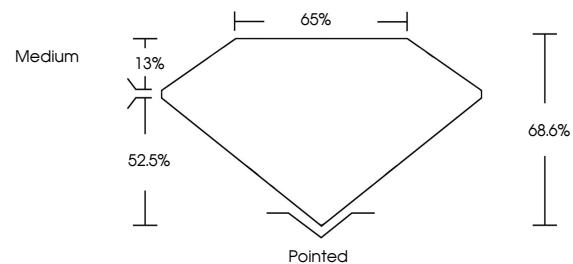

Measurements **8.19 X 5.66 X 3.88 MM**

GRADING RESULTS

Carat Weight **1.54 CARAT**
Color Grade **E**
Clarity Grade **VS 1**

ADDITIONAL GRADING INFORMATION

Polish **EXCELLENT**
Symmetry **EXCELLENT**
Fluorescence **NONE**
Inscription(s) **IGI LG650485123**
Comments: This Laboratory Grown Diamond was created by Chemical Vapor Deposition (CVD) growth process. Type IIa

IGI

August 31, 2024
IGI Report No **LG650485123**
CUT CORNERED RECT. MODIFIED BRILLIANT
8.19 X 5.66 X 3.88 MM
Carat Weight **1.54 CARAT**
Color Grade **E**
Clarity Grade **VS 1**
Depth **52.5%**
Table **13%**
Girdle **Medium**
Culet **Pointed**
Polish **EXCELLENT**
Symmetry **EXCELLENT**
Fluorescence **NONE**
Inscription(s) **IGI LG650485123**
Comments: This Laboratory Grown Diamond was created by Chemical Vapor Deposition (CVD) growth process. Type IIa

GRADING RESULTS

Carat Weight **1.54 CARAT**
Color Grade **E**
Clarity Grade **VS 1**

ADDITIONAL GRADING INFORMATION

Polish **EXCELLENT**
Symmetry **EXCELLENT**
Fluorescence **NONE**
Inscription(s) **IGI LG650485123**

Comments: This Laboratory Grown Diamond was created by Chemical Vapor Deposition (CVD) growth process. Type IIa

PROPORTIONS

Sample Image Used

CLARITY CHARACTERISTICS

KEY TO SYMBOLS

Red symbols indicate internal characteristics.
Green symbols indicate external characteristics.