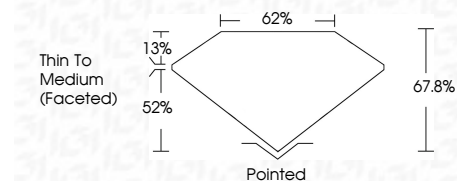

**ELECTRONIC COPY**

LG650485921  
Report verification at igi.org

September 2, 2024  
IGI Report Number **LG650485921**  
Description **LABORATORY GROWN DIAMOND**  
Shape and Cutting Style **CUSHION BRILLIANT**  
Measurements **10.83 X 7.40 X 5.02 MM**

**GRADING RESULTS**  
Carat Weight **3.11 CARATS**  
Color Grade **G**  
Clarity Grade **SI 1**

**ADDITIONAL GRADING INFORMATION**  
Polish **EXCELLENT**  
Symmetry **EXCELLENT**  
Fluorescence **NONE**  
Inscription(s) **IGI LG650485921**  
Comments: This Laboratory Grown Diamond was created by Chemical Vapor Deposition (CVD) growth process. Type IIa

September 2, 2024  
IGI Report No LG650485921  
CUSHION BRILLIANT  
10.83 X 7.40 X 5.02 MM  
3.11 CARATS  
G  
SI 1  
67.0%  
52%  
Thin To Medium (Faceted)  
Pointed  
EXCELLENT  
EXCELLENT  
NONE  
IGI LG650485921  
Comments: This Laboratory Grown Diamond was created by Chemical Vapor Deposition (CVD) growth process. Type IIa

**LABORATORY GROWN DIAMOND REPORT**

September 2, 2024  
IGI Report Number **LG650485921**  
Description **LABORATORY GROWN DIAMOND**  
Shape and Cutting Style **CUSHION BRILLIANT**  
Measurements **10.83 X 7.40 X 5.02 MM**