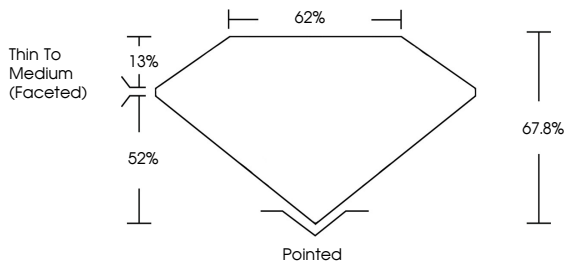

PROPORTIONS