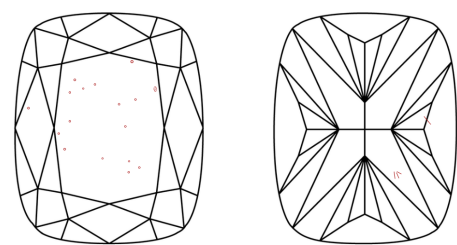

CLARITY CHARACTERISTICS

KEY TO SYMBOLS
Red symbols indicate internal characteristics.
Green symbols indicate external characteristics.

COLOR

D	E	F	G	H	I	J	Faint	Very Light	Light

CLARITY

IF	VS¹⁻²	VS¹⁻²	SI¹⁻²	I¹⁻³
Internally Flawless	Very Very Slightly Included	Very Slightly Included	Slightly Included	Included