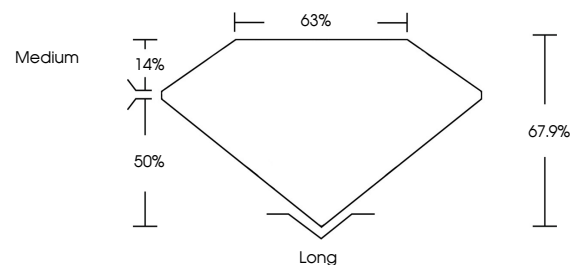

September 2, 2024
IGI Report No. LG650487898
EMERALD CUT
7.15 X 5.30 X 3.60 MM
1.33 CARAT
Color Grade **E**
Clarity Grade **VS 2**
Depth **67.9%**
Table **63%**
Girdle **Medium**
Culet **Long**
Polish **EXCELLENT**
Symmetry **EXCELLENT**
Fluorescence **NONE**
Inscription(s) **IGI LG650487898**
Comments: This Laboratory Grown Diamond was created by Chemical Vapor Deposition (CVD) growth process. Type IIa

LABORATORY GROWN DIAMOND REPORT

September 2, 2024
IGI Report Number **LG650487898**
Description **LABORATORY GROWN DIAMOND**
Shape and Cutting Style **EMERALD CUT**
Measurements **7.15 X 5.30 X 3.60 MM**

GRADING RESULTS

Carat Weight **1.33 CARAT**
Color Grade **E**
Clarity Grade **VS 2**

ADDITIONAL GRADING INFORMATION

Polish **EXCELLENT**
Symmetry **EXCELLENT**
Fluorescence **NONE**
Inscription(s) **IGI LG650487898**

Comments: This Laboratory Grown Diamond was created by Chemical Vapor Deposition (CVD) growth process. Type IIa

PROPORTIONS

Sample Image Used

CLARITY CHARACTERISTICS

KEY TO SYMBOLS

Red symbols indicate internal characteristics.
Green symbols indicate external characteristics.