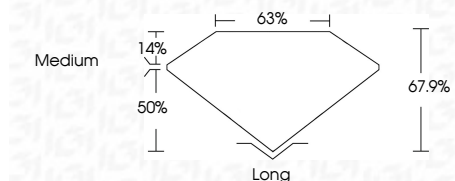

ELECTRONIC COPY

LG650487898
Report verification at igi.org

September 2, 2024
IGI Report Number **LG650487898**
Description **LABORATORY GROWN DIAMOND**
Shape and Cutting Style **EMERALD CUT**
Measurements **7.15 X 5.30 X 3.60 MM**

GRADING RESULTS

Carat Weight **1.33 CARAT**
Color Grade **E**
Clarity Grade **VS 2**

ADDITIONAL GRADING INFORMATION

Polish **EXCELLENT**
Symmetry **EXCELLENT**
Fluorescence **NONE**
Inscription(s) **IGI LG650487898**
Comments: This Laboratory Grown Diamond was created by Chemical Vapor Deposition (CVD) growth process. Type IIa

September 2, 2024
IGI Report No. LG650487898
EMERALD CUT
7.15 X 5.30 X 3.60 MM
1.33 CARAT
Color Grade **E**
Clarity Grade **VS 2**
Depth **67.9%**
Table **63%**
Girdle **Medium**
Culet **Long**
Polish **EXCELLENT**
Symmetry **EXCELLENT**
Fluorescence **NONE**
Inscription(s) **IGI LG650487898**
Comments: This Laboratory Grown Diamond was created by Chemical Vapor Deposition (CVD) growth process. Type IIa

LABORATORY GROWN DIAMOND REPORT

September 2, 2024
IGI Report Number **LG650487898**
Description **LABORATORY GROWN DIAMOND**
Shape and Cutting Style **EMERALD CUT**
Measurements **7.15 X 5.30 X 3.60 MM**