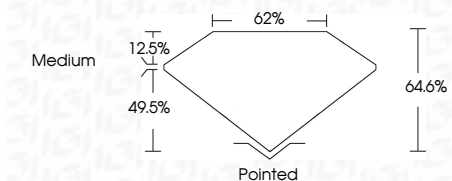

Measurements **10.17 X 7.01 X 4.53 MM**

GRADING RESULTS

Carat Weight **2.80 CARATS**
Color Grade **G**
Clarity Grade **VS 1**

ADDITIONAL GRADING INFORMATION

Polish **EXCELLENT**
Symmetry **EXCELLENT**
Fluorescence **NONE**
Inscription(s) **IGI LG651400445**
Comments: This Laboratory Grown Diamond was created by Chemical Vapor Deposition (CVD) growth process. Type IIa

IGI

September 9, 2024
IGI Report No LG651400445
CUT CORNERED RECT. MODIFIED BRILLIANT
10.17 X 7.01 X 4.53 MM
Carat Weight **2.80 CARATS**
Color Grade **G**
Clarity Grade **VS 1**
Table **12.5%**
Depth **49.5%**
Width **62%**
Height **64.6%**
Girdle **Medium**
Culet **Pointed**
Polish **EXCELLENT**
Symmetry **EXCELLENT**
Fluorescence **NONE**
Inscription(s) **IGI LG651400445**
Comments: This Laboratory Grown Diamond was created by Chemical Vapor Deposition (CVD) growth process. Type IIa

September 9, 2024
IGI Report Number **LG651400445**
Description **LABORATORY GROWN DIAMOND**
Shape and Cutting Style **CUT CORNERED RECTANGULAR
MODIFIED BRILLIANT**
Measurements **10.17 X 7.01 X 4.53 MM**

GRADING RESULTS

Carat Weight **2.80 CARATS**
Color Grade **G**
Clarity Grade **VS 1**

ADDITIONAL GRADING INFORMATION

Polish **EXCELLENT**
Symmetry **EXCELLENT**
Fluorescence **NONE**
Inscription(s) **IGI LG651400445**