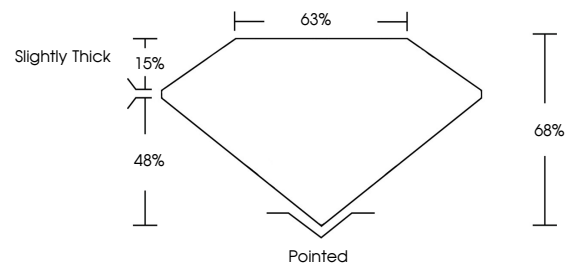

PROPORTIONS