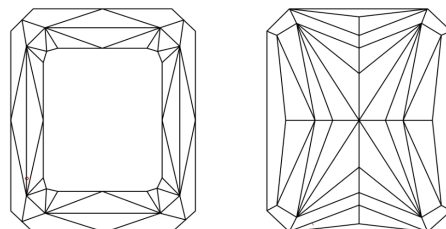

CLARITY CHARACTERISTICS

KEY TO SYMBOLS

Red symbols indicate internal characteristics.
Green symbols indicate external characteristics.

COLOR

D E F G H I J Faint Very Light Light

CLARITY

IF	VS¹⁻²	VS¹⁻²	SI¹⁻²	I¹⁻³
Internally Flawless	Very Very Slightly Included	Very Slightly Included	Slightly Included	Included