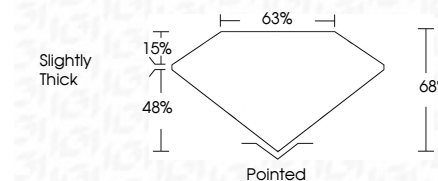

ELECTRONIC COPY

LG651413410
Report verification at igi.org

September 18, 2024
IGI Report Number **LG651413410**
Description **LABORATORY GROWN DIAMOND**
Shape and Cutting Style **CUT CORNERED
RECTANGULAR MODIFIED
BRILLIANT**
Measurements **8.40 X 6.03 X 4.10 MM**

GRADING RESULTS

Carat Weight **2.02 CARATS**
Color Grade **FANCY VIVID BLUE**
Clarity Grade **VVS 2**

ADDITIONAL GRADING INFORMATION

Polish **EXCELLENT**
Symmetry **EXCELLENT**
Fluorescence **NONE**
Inscription(s) **IGI LG651413410**

Comments: This Laboratory Grown Diamond was created by Chemical Vapor Deposition (CVD) growth process. Indications of post-growth treatment.

September 18, 2024
IGI Report No LG651413410
CUT CORNERED RECT. MODIFIED BRILLIANT
8.40 X 6.03 X 4.10 MM
2.02 CARATS
FANCY VIVID BLUE
VVS 2
68%
63%
Slightly Thick
Pointed
EXCELLENT
EXCELLENT
NONE
IGI LG651413410
Comments: This Laboratory Grown Diamond was created by Chemical Vapor Deposition (CVD) growth process. Indications of post-growth treatment.

LABORATORY GROWN DIAMOND REPORT

September 18, 2024
IGI Report Number **LG651413410**
Description **LABORATORY GROWN DIAMOND**
Shape and Cutting Style **CUT CORNERED RECTANGULAR
MODIFIED BRILLIANT**
Measurements **8.40 X 6.03 X 4.10 MM**