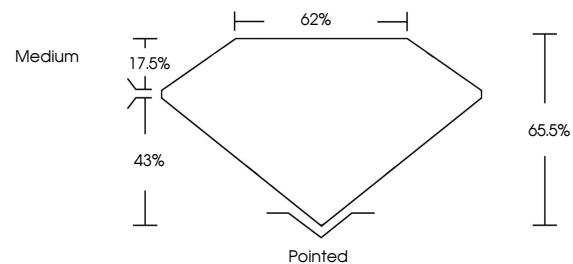

Measurements **11.70 X 7.75 X 5.08 MM**

**GRADING RESULTS**

Carat Weight **4.16 CARATS**  
Color Grade **E**  
Clarity Grade **VS 2**

**ADDITIONAL GRADING INFORMATION**

Polish **EXCELLENT**  
Symmetry **EXCELLENT**  
Fluorescence **NONE**  
Inscription(s) **IGI LG651432078**  
Comments: This Laboratory Grown Diamond was created by Chemical Vapor Deposition (CVD) growth process. Type IIa

**GRADING RESULTS**

Carat Weight **4.16 CARATS**  
Color Grade **E**  
Clarity Grade **VS 2**

**ADDITIONAL GRADING INFORMATION**

Polish **EXCELLENT**  
Symmetry **EXCELLENT**  
Fluorescence **NONE**  
Inscription(s) **IGI LG651432078**

Comments: This Laboratory Grown Diamond was created by Chemical Vapor Deposition (CVD) growth process. Type IIa

**PROPORTIONS**

Sample Image Used

**CLARITY CHARACTERISTICS**

**KEY TO SYMBOLS**

Red symbols indicate internal characteristics.  
Green symbols indicate external characteristics.

**COLOR**

D E F G H I J Faint Very Light Light

**CLARITY**

IF	VS <sup>1-2</sup>	VS <sup>1-2</sup>	SI <sup>1-2</sup>	I <sup>1-3</sup>
Internally Flawless	Very Very Slightly Included	Very Slightly Included	Slightly Included	Included