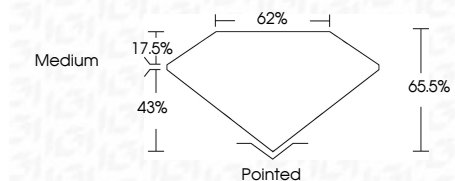

Measurements **11.70 X 7.75 X 5.08 MM**

**GRADING RESULTS**

Carat Weight **4.16 CARATS**  
Color Grade **E**  
Clarity Grade **VS 2**

**ADDITIONAL GRADING INFORMATION**

Polish **EXCELLENT**  
Symmetry **EXCELLENT**  
Fluorescence **NONE**  
Inscription(s) **IGI LG651432078**  
Comments: This Laboratory Grown Diamond was created by Chemical Vapor Deposition (CVD) growth process. Type IIa

September 26, 2024  
IGI Report No LG651432078  
CUT CORNERED RECT. MODIFIED BRILLIANT  
11.70 X 7.75 X 5.08 MM  
4.16 CARATS  
E  
VS 2  
65.5%  
43%  
Medium  
Pointed  
EXCELLENT  
EXCELLENT  
NONE  
IGI LG651432078  
Comments: This Laboratory Grown Diamond was created by Chemical Vapor Deposition (CVD) growth process. Type IIa

**LABORATORY GROWN DIAMOND REPORT**

September 26, 2024  
IGI Report Number **LG651432078**  
Description **LABORATORY GROWN DIAMOND**  
Shape and Cutting Style **CUT CORNERED RECTANGULAR  
MODIFIED BRILLIANT**  
Measurements **11.70 X 7.75 X 5.08 MM**

**GRADING RESULTS**

Carat Weight **4.16 CARATS**  
Color Grade **E**  
Clarity Grade **VS 2**

**ADDITIONAL GRADING INFORMATION**

Polish **EXCELLENT**  
Symmetry **EXCELLENT**  
Fluorescence **NONE**  
Inscription(s) **IGI LG651432078**