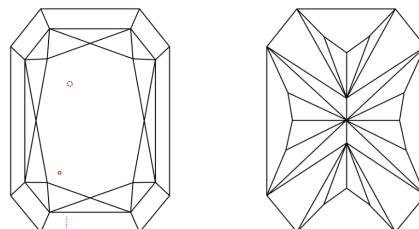

CLARITY CHARACTERISTICS

KEY TO SYMBOLS

Red symbols indicate internal characteristics.
Green symbols indicate external characteristics.

COLOR

D E F G H I J Faint Very Light Light

CLARITY

IF	VS¹⁻²	VS¹⁻²	SI¹⁻²	I¹⁻³
Internally Flawless	Very Very Slightly Included	Very Slightly Included	Slightly Included	Included