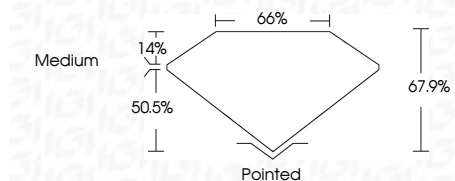

Measurements **8.27 X 5.64 X 3.83 MM**

GRADING RESULTS

Carat Weight **1.55 CARAT**
Color Grade **E**
Clarity Grade **VVS 2**

ADDITIONAL GRADING INFORMATION

Polish **EXCELLENT**
Symmetry **EXCELLENT**
Fluorescence **NONE**
Inscription(s) **IGI LG651432903**
Comments: This Laboratory Grown Diamond was created by Chemical Vapor Deposition (CVD) growth process. Type IIa

September 5, 2024
IGI Report No LG651432903
CUT CORNERED RECT. MODIFIED BRILLIANT
8.27 X 5.64 X 3.83 MM
Carat Weight **1.55 CARAT**
Color Grade **E**
Clarity Grade **VVS 2**
Depth **50.5%**
Table **14%**
Girdle **Medium**
Culet **Pointed**
Polish **EXCELLENT**
Symmetry **EXCELLENT**
Fluorescence **NONE**
Inscription(s) **IGI LG651432903**
Comments: This Laboratory Grown Diamond was created by Chemical Vapor Deposition (CVD) growth process. Type IIa

LABORATORY GROWN DIAMOND REPORT

September 5, 2024
IGI Report Number **LG651432903**
Description **LABORATORY GROWN DIAMOND**
Shape and Cutting Style **CUT CORNERED RECTANGULAR
MODIFIED BRILLIANT**
Measurements **8.27 X 5.64 X 3.83 MM**

GRADING RESULTS

Carat Weight **1.55 CARAT**
Color Grade **E**
Clarity Grade **VVS 2**

ADDITIONAL GRADING INFORMATION

Polish **EXCELLENT**
Symmetry **EXCELLENT**
Fluorescence **NONE**
Inscription(s) **IGI LG651432903**