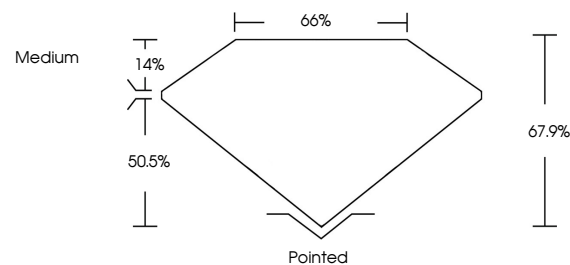

Measurements **8.27 X 5.64 X 3.83 MM**

GRADING RESULTS

Carat Weight **1.55 CARAT**
Color Grade **E**
Clarity Grade **VVS 2**

ADDITIONAL GRADING INFORMATION

Polish **EXCELLENT**
Symmetry **EXCELLENT**
Fluorescence **NONE**
Inscription(s) **IGI LG651432903**
Comments: This Laboratory Grown Diamond was created by Chemical Vapor Deposition (CVD) growth process. Type IIa

September 5, 2024
IGI Report No LG651432903
CUT CORNERED RECT. MODIFIED BRILLIANT
8.27 X 5.64 X 3.83 MM
Carat Weight **1.55 CARAT**
Color Grade **E**
Clarity Grade **VVS 2**
Depth **50.5%**
Table **14%**
Girdle **Medium**
Culet **Pointed**
Polish **EXCELLENT**
Symmetry **EXCELLENT**
Fluorescence **NONE**
Inscription(s) **IGI LG651432903**
Comments: This Laboratory Grown Diamond was created by Chemical Vapor Deposition (CVD) growth process. Type IIa

GRADING RESULTS

Carat Weight **1.55 CARAT**
Color Grade **E**
Clarity Grade **VVS 2**

ADDITIONAL GRADING INFORMATION

Polish **EXCELLENT**
Symmetry **EXCELLENT**
Fluorescence **NONE**
Inscription(s) **IGI LG651432903**

Comments: This Laboratory Grown Diamond was created by Chemical Vapor Deposition (CVD) growth process. Type IIa

PROPORTIONS

Sample Image Used

CLARITY CHARACTERISTICS

KEY TO SYMBOLS

Red symbols indicate internal characteristics.
Green symbols indicate external characteristics.