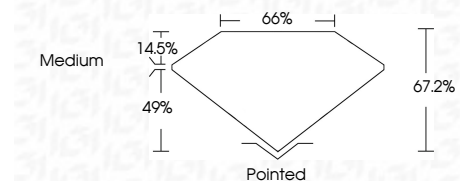

Measurements **10.01 X 7.01 X 4.71 MM**

GRADING RESULTS

Carat Weight **2.95 CARATS**
Color Grade **F**
Clarity Grade **VS 2**

ADDITIONAL GRADING INFORMATION

Polish **EXCELLENT**
Symmetry **EXCELLENT**
Fluorescence **NONE**
Inscription(s) **IGI LG651434465**
Comments: This Laboratory Grown Diamond was created by Chemical Vapor Deposition (CVD) growth process. Type IIa

September 5, 2024
IGI Report No LG651434465
CUT CORNERED RECT. MODIFIED BRILLIANT
10.01 X 7.01 X 4.71 MM
2.95 CARATS
F
VS 2
67.2%
66%
Medium
Pointed
EXCELLENT
EXCELLENT
NONE
IGI LG651434465
Comments: This Laboratory Grown Diamond was created by Chemical Vapor Deposition (CVD) growth process. Type IIa

LABORATORY GROWN DIAMOND REPORT

September 5, 2024
IGI Report Number **LG651434465**
Description **LABORATORY GROWN DIAMOND**
Shape and Cutting Style **CUT CORNERED RECTANGULAR
MODIFIED BRILLIANT**
Measurements **10.01 X 7.01 X 4.71 MM**

GRADING RESULTS

Carat Weight **2.95 CARATS**
Color Grade **F**
Clarity Grade **VS 2**

ADDITIONAL GRADING INFORMATION

Polish **EXCELLENT**
Symmetry **EXCELLENT**
Fluorescence **NONE**
Inscription(s) **IGI LG651434465**