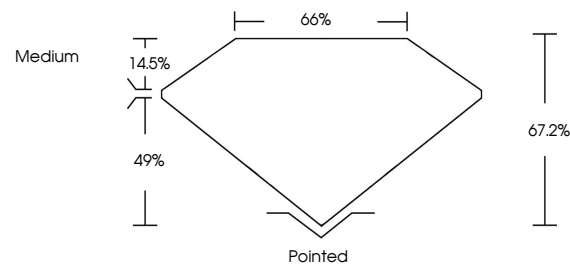

Measurements **10.01 X 7.01 X 4.71 MM**

GRADING RESULTS

Carat Weight **2.95 CARATS**
Color Grade **F**
Clarity Grade **VS 2**

ADDITIONAL GRADING INFORMATION

Polish **EXCELLENT**
Symmetry **EXCELLENT**
Fluorescence **NONE**
Inscription(s) **IGI LG651434465**
Comments: This Laboratory Grown Diamond was created by Chemical Vapor Deposition (CVD) growth process. Type IIa

GRADING RESULTS

Carat Weight **2.95 CARATS**
Color Grade **F**
Clarity Grade **VS 2**

ADDITIONAL GRADING INFORMATION

Polish **EXCELLENT**
Symmetry **EXCELLENT**
Fluorescence **NONE**
Inscription(s) **IGI LG651434465**

Comments: This Laboratory Grown Diamond was created by Chemical Vapor Deposition (CVD) growth process. Type IIa

PROPORTIONS

Sample Image Used

CLARITY CHARACTERISTICS

KEY TO SYMBOLS

Red symbols indicate internal characteristics.
Green symbols indicate external characteristics.