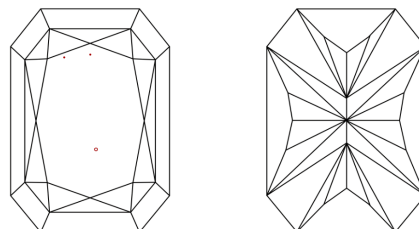

CLARITY CHARACTERISTICS

KEY TO SYMBOLS

Red symbols indicate internal characteristics.
Green symbols indicate external characteristics.

COLOR

D E F G H I J Faint Very Light Light

CLARITY

IF	VS¹⁻²	VS¹⁻²	SI¹⁻²	I¹⁻³
Internally Flawless	Very Very Slightly Included	Very Slightly Included	Slightly Included	Included