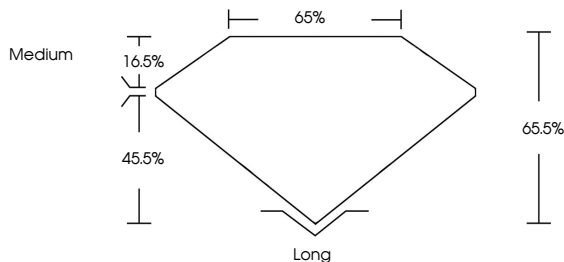

GRADING RESULTS

Carat Weight **3.10 CARATS**
Color Grade **D**
Clarity Grade **VVS 2**

ADDITIONAL GRADING INFORMATION

Polish **EXCELLENT**
Symmetry **EXCELLENT**
Fluorescence **NONE**
Inscription(s) **IGI LG651438131**

Comments: This Laboratory Grown Diamond was created by Chemical Vapor Deposition (CVD) growth process.
Type IIa

PROPORTIONS

Sample Image Used

CLARITY CHARACTERISTICS

KEY TO SYMBOLS

Red symbols indicate internal characteristics.
Green symbols indicate external characteristics.