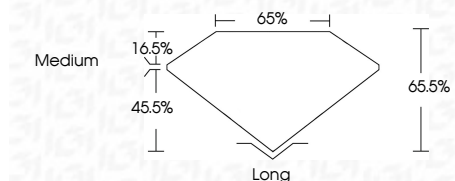

ELECTRONIC COPY

LG651438131
Report verification at igi.org

September 6, 2024
IGI Report Number **LG651438131**
Description **LABORATORY GROWN DIAMOND**
Shape and Cutting Style **EMERALD CUT**
Measurements **10.20 X 6.58 X 4.31 MM**

GRADING RESULTS

Carat Weight **3.10 CARATS**
Color Grade **D**
Clarity Grade **VVS 2**

ADDITIONAL GRADING INFORMATION

Polish **EXCELLENT**
Symmetry **EXCELLENT**
Fluorescence **NONE**
Inscription(s) **IGI LG651438131**
Comments: This Laboratory Grown Diamond was created by Chemical Vapor Deposition (CVD) growth process.
Type IIa

September 6, 2024
IGI Report No LG651438131
EMERALD CUT
10.20 X 6.58 X 4.31 MM
3.10 CARATS
Color Grade **D**
Clarity Grade **VVS 2**
Depth **45.5%**
Table **16.5%**
Girdle **Medium**
Culet **Long**
Polish **EXCELLENT**
Symmetry **EXCELLENT**
Fluorescence **NONE**
Inscription(s) **IGI LG651438131**
Comments: This Laboratory Grown Diamond was created by Chemical Vapor Deposition (CVD) growth process.
Type IIa

LABORATORY GROWN DIAMOND REPORT

September 6, 2024
IGI Report Number **LG651438131**
Description **LABORATORY GROWN DIAMOND**
Shape and Cutting Style **EMERALD CUT**
Measurements **10.20 X 6.58 X 4.31 MM**