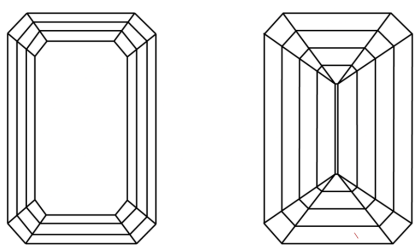

CLARITY CHARACTERISTICS

KEY TO SYMBOLS

Red symbols indicate internal characteristics.
Green symbols indicate external characteristics.

COLOR

D E F G H I J Faint Very Light Light

CLARITY

IF	VS¹⁻²	VS¹⁻²	SI¹⁻²	I¹⁻³
Internally Flawless	Very Very Slightly Included	Very Slightly Included	Slightly Included	Included