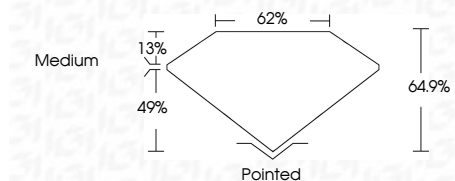

Measurements **7.40 X 5.18 X 3.36 MM**

GRADING RESULTS

Carat Weight **1.07 CARAT**
Color Grade **E**
Clarity Grade **VVS 2**

ADDITIONAL GRADING INFORMATION

Polish **EXCELLENT**
Symmetry **EXCELLENT**
Fluorescence **NONE**
Inscription(s) **IGI LG651443127**
Comments: This Laboratory Grown Diamond was created by Chemical Vapor Deposition (CVD) growth process. Type IIa

September 6, 2024
IGI Report No LG651443127
CUT CORNERED RECT. MODIFIED BRILLIANT
7.40 X 5.18 X 3.36 MM
Carat Weight **1.07 CARAT**
Color Grade **E**
Clarity Grade **VVS 2**
Depth **49%**
Table **62%**
Girdle **Medium**
Culet **Pointed**
Polish **EXCELLENT**
Symmetry **EXCELLENT**
Fluorescence **NONE**
Inscription(s) **IGI LG651443127**
Comments: This Laboratory Grown Diamond was created by Chemical Vapor Deposition (CVD) growth process. Type IIa