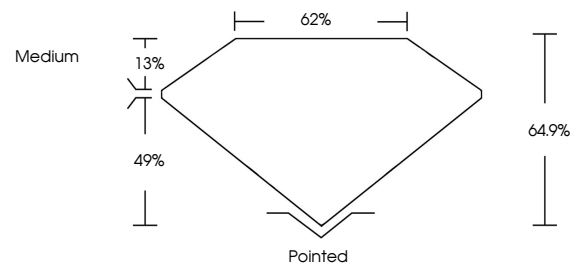

Measurements **7.40 X 5.18 X 3.36 MM**

GRADING RESULTS

Carat Weight **1.07 CARAT**
Color Grade **E**
Clarity Grade **VVS 2**

ADDITIONAL GRADING INFORMATION

Polish **EXCELLENT**
Symmetry **EXCELLENT**
Fluorescence **NONE**
Inscription(s) **IGI LG651443127**
Comments: This Laboratory Grown Diamond was created by Chemical Vapor Deposition (CVD) growth process. Type IIa

GRADING RESULTS

Carat Weight **1.07 CARAT**
Color Grade **E**
Clarity Grade **VVS 2**

ADDITIONAL GRADING INFORMATION

Polish **EXCELLENT**
Symmetry **EXCELLENT**
Fluorescence **NONE**
Inscription(s) **IGI LG651443127**

Comments: This Laboratory Grown Diamond was created by Chemical Vapor Deposition (CVD) growth process. Type IIa

PROPORTIONS

Sample Image Used

CLARITY CHARACTERISTICS

KEY TO SYMBOLS

Red symbols indicate internal characteristics.
Green symbols indicate external characteristics.