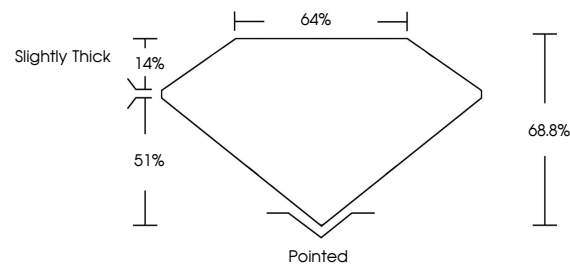

PROPORTIONS