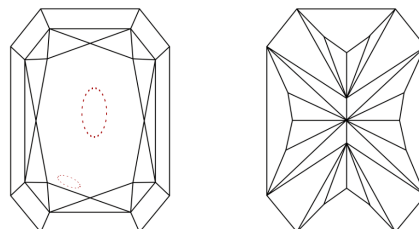

CLARITY CHARACTERISTICS

KEY TO SYMBOLS

Red symbols indicate internal characteristics.
Green symbols indicate external characteristics.

COLOR

D E F G H I J Faint Very Light Light

CLARITY

IF VS¹⁻² VS¹⁻² SI¹⁻² I¹⁻³

Internally Flawless Very Very Slightly Included Very Slightly Included Slightly Included Included