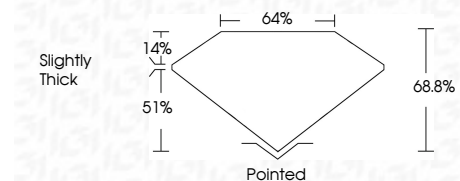

Measurements **11.00 X 7.75 X 5.33 MM**

**GRADING RESULTS**

Carat Weight **3.74 CARATS**  
Color Grade **F**  
Clarity Grade **SI 1**

**ADDITIONAL GRADING INFORMATION**

Polish **EXCELLENT**  
Symmetry **EXCELLENT**  
Fluorescence **NONE**  
Inscription(s) **IGI LG651444024**

Comments: This Laboratory Grown Diamond was created by Chemical Vapor Deposition (CVD) growth process. Type IIa

September 6, 2024  
IGI Report No LG651444024  
CUT CORNERED RECT. MODIFIED BRILLIANT  
11.00 X 7.75 X 5.33 MM  
3.74 CARATS  
F  
SI 1  
68.8%  
51%  
Slightly Thick  
Pointed  
EXCELLENT  
EXCELLENT  
NONE  
IGI LG651444024  
Comments: This Laboratory Grown Diamond was created by Chemical Vapor Deposition (CVD) growth process. Type IIa

**LABORATORY GROWN DIAMOND REPORT**

September 6, 2024  
IGI Report Number **LG651444024**  
Description **LABORATORY GROWN DIAMOND**  
Shape and Cutting Style **CUT CORNERED RECTANGULAR  
MODIFIED BRILLIANT**  
Measurements **11.00 X 7.75 X 5.33 MM**

**GRADING RESULTS**

Carat Weight **3.74 CARATS**  
Color Grade **F**  
Clarity Grade **SI 1**

**ADDITIONAL GRADING INFORMATION**

Polish **EXCELLENT**  
Symmetry **EXCELLENT**  
Fluorescence **NONE**  
Inscription(s) **IGI LG651444024**