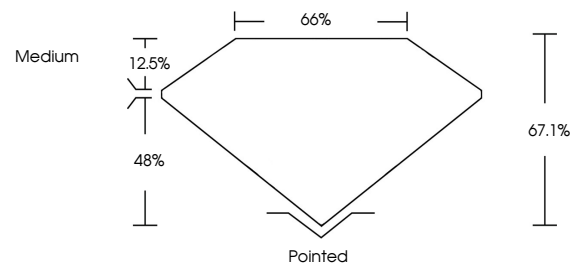

Measurements **9.82 X 6.54 X 4.39 MM**

GRADING RESULTS

Carat Weight **2.51 CARATS**
Color Grade **F**
Clarity Grade **VS 1**

ADDITIONAL GRADING INFORMATION

Polish **EXCELLENT**
Symmetry **EXCELLENT**
Fluorescence **NONE**
Inscription(s) **IGI LG651456305**
Comments: This Laboratory Grown Diamond was created by Chemical Vapor Deposition (CVD) growth process. Type IIa

GRADING RESULTS

Carat Weight **2.51 CARATS**
Color Grade **F**
Clarity Grade **VS 1**

ADDITIONAL GRADING INFORMATION

Polish **EXCELLENT**
Symmetry **EXCELLENT**
Fluorescence **NONE**
Inscription(s) **IGI LG651456305**

Comments: This Laboratory Grown Diamond was created by Chemical Vapor Deposition (CVD) growth process. Type IIa

PROPORTIONS

Sample Image Used

CLARITY CHARACTERISTICS

KEY TO SYMBOLS

Red symbols indicate internal characteristics.
Green symbols indicate external characteristics.