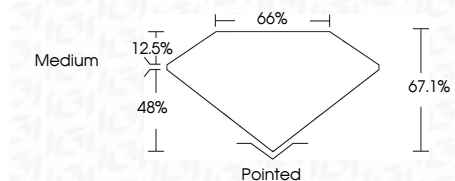

Measurements **9.82 X 6.54 X 4.39 MM**

GRADING RESULTS

Carat Weight **2.51 CARATS**
Color Grade **F**
Clarity Grade **VS 1**

ADDITIONAL GRADING INFORMATION

Polish **EXCELLENT**
Symmetry **EXCELLENT**
Fluorescence **NONE**
Inscription(s) **IGI LG651456305**
Comments: This Laboratory Grown Diamond was created by Chemical Vapor Deposition (CVD) growth process. Type IIa

September 14, 2024
IGI Report No LG651456305
CUT CORNERED RECT. MODIFIED BRILLIANT
9.82 X 6.54 X 4.39 MM
2.51 CARATS
F
VS 1
67.1%
66%
Medium
Pointed
EXCELLENT
EXCELLENT
NONE
IGI LG651456305
Comments: This Laboratory Grown Diamond was created by Chemical Vapor Deposition (CVD) growth process. Type IIa

LABORATORY GROWN DIAMOND REPORT

September 14, 2024
IGI Report Number **LG651456305**
Description **LABORATORY GROWN DIAMOND**
Shape and Cutting Style **CUT CORNERED RECTANGULAR
MODIFIED BRILLIANT**
Measurements **9.82 X 6.54 X 4.39 MM**

GRADING RESULTS

Carat Weight **2.51 CARATS**
Color Grade **F**
Clarity Grade **VS 1**

ADDITIONAL GRADING INFORMATION

Polish **EXCELLENT**
Symmetry **EXCELLENT**
Fluorescence **NONE**
Inscription(s) **IGI LG651456305**