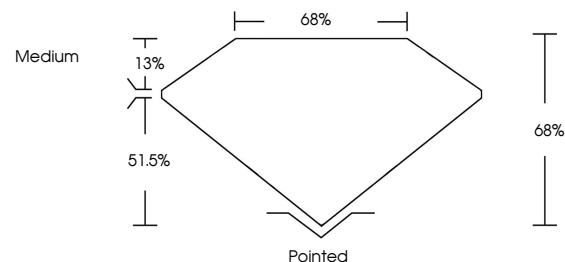

Measurements **9.49 X 6.69 X 4.55 MM**

GRADING RESULTS

Carat Weight **2.47 CARATS**
Color Grade **E**
Clarity Grade **VS 2**

ADDITIONAL GRADING INFORMATION

Polish **EXCELLENT**
Symmetry **EXCELLENT**
Fluorescence **NONE**
Inscription(s) **IGI LG651465839**
Comments: This Laboratory Grown Diamond was created by Chemical Vapor Deposition (CVD) growth process. Type IIa

September 7, 2024
IGI Report No LG651465839
CUT CORNERED RECT. MODIFIED BRILLIANT
9.49 X 6.69 X 4.55 MM
Carat Weight **2.47 CARATS**
Color Grade **E**
Clarity Grade **VS 2**
Depth **68%**
Table **68%**
Girdle **Medium**
Culet **Pointed**
Polish **EXCELLENT**
Symmetry **EXCELLENT**
Fluorescence **NONE**
Inscription(s) **IGI LG651465839**
Comments: This Laboratory Grown Diamond was created by Chemical Vapor Deposition (CVD) growth process. Type IIa

GRADING RESULTS

Carat Weight **2.47 CARATS**
Color Grade **E**
Clarity Grade **VS 2**

ADDITIONAL GRADING INFORMATION

Polish **EXCELLENT**
Symmetry **EXCELLENT**
Fluorescence **NONE**
Inscription(s) **IGI LG651465839**

Comments: This Laboratory Grown Diamond was created by Chemical Vapor Deposition (CVD) growth process. Type IIa

PROPORTIONS

Sample Image Used

CLARITY CHARACTERISTICS

KEY TO SYMBOLS

Red symbols indicate internal characteristics.
Green symbols indicate external characteristics.