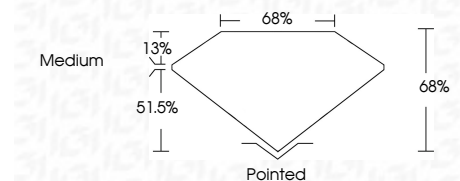

Measurements **9.49 X 6.69 X 4.55 MM**

GRADING RESULTS

Carat Weight **2.47 CARATS**
Color Grade **E**
Clarity Grade **VS 2**

ADDITIONAL GRADING INFORMATION

Polish **EXCELLENT**
Symmetry **EXCELLENT**
Fluorescence **NONE**
Inscription(s) **IGI LG651465839**
Comments: This Laboratory Grown Diamond was created by Chemical Vapor Deposition (CVD) growth process. Type IIa

September 7, 2024
IGI Report No LG651465839
CUT CORNERED RECT. MODIFIED BRILLIANT
9.49 X 6.69 X 4.55 MM
Carat Weight **2.47 CARATS**
Color Grade **E**
Clarity Grade **VS 2**
Depth **68%**
Table **68%**
Girdle **Medium**
Culet **Pointed**
Polish **EXCELLENT**
Symmetry **EXCELLENT**
Fluorescence **NONE**
Inscription(s) **IGI LG651465839**
Comments: This Laboratory Grown Diamond was created by Chemical Vapor Deposition (CVD) growth process. Type IIa

LABORATORY GROWN DIAMOND REPORT

September 7, 2024
IGI Report Number **LG651465839**
Description **LABORATORY GROWN DIAMOND**
Shape and Cutting Style **CUT CORNERED RECTANGULAR
MODIFIED BRILLIANT**
Measurements **9.49 X 6.69 X 4.55 MM**

GRADING RESULTS

Carat Weight **2.47 CARATS**
Color Grade **E**
Clarity Grade **VS 2**

ADDITIONAL GRADING INFORMATION

Polish **EXCELLENT**
Symmetry **EXCELLENT**
Fluorescence **NONE**
Inscription(s) **IGI LG651465839**