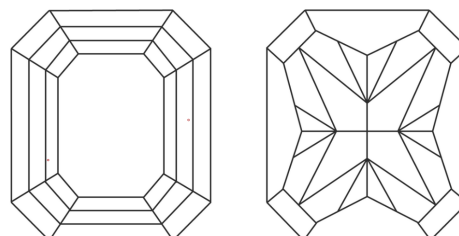

ELECTRONIC COPY

LG651473132
Report verification at igi.org

September 12, 2024
IGI Report Number **LG651473132**
Description **LABORATORY GROWN DIAMOND**
Shape and Cutting Style **CUT CORNERED
RECTANGULAR MIXED CUT**
Measurements **11.25 X 8.16 X 5.74 MM**
GRADING RESULTS
Carat Weight **5.07 CARATS**
Color Grade **FANCY VIVID PINK**
Clarity Grade **VVS 2**

KEY TO SYMBOLS

Red symbols indicate internal characteristics.
Green symbols indicate external characteristics.

COLOR

D E F G H I J Faint Very Light Light

CLARITY

IF	VS ¹⁻²	VS ¹⁻²	SI ¹⁻²	I ¹⁻³
Internally Flawless	Very Very Slightly Included	Very Slightly Included	Slightly Included	Included