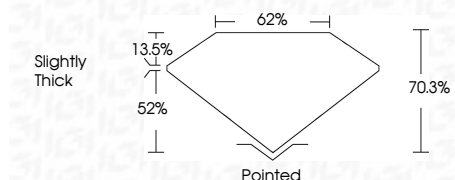

ELECTRONIC COPY

LG651473132
Report verification at igi.org

September 12, 2024
IGI Report Number **LG651473132**
Description **LABORATORY GROWN DIAMOND**
Shape and Cutting Style **CUT CORNERED
RECTANGULAR MIXED CUT**
Measurements **11.25 X 8.16 X 5.74 MM**
GRADING RESULTS
Carat Weight **5.07 CARATS**
Color Grade **FANCY VIVID PINK**
Clarity Grade **VVS 2**

GRADING RESULTS

Carat Weight **5.07 CARATS**
Color Grade **FANCY VIVID PINK**
Clarity Grade **VVS 2**

ADDITIONAL GRADING INFORMATION

Polish **EXCELLENT**
Symmetry **EXCELLENT**
Fluorescence **SLIGHT**
Inscription(s) **IGI LG651473132**

KEY TO SYMBOLS

Red symbols indicate internal characteristics.
Green symbols indicate external characteristics.

COLOR

D E F G H I J Faint Very Light Light

CLARITY

IF	VS ¹⁻²	VS ¹⁻²	SI ¹⁻²	I ¹⁻³
Internally Flawless	Very Very Slightly Included	Very Slightly Included	Slightly Included	Included