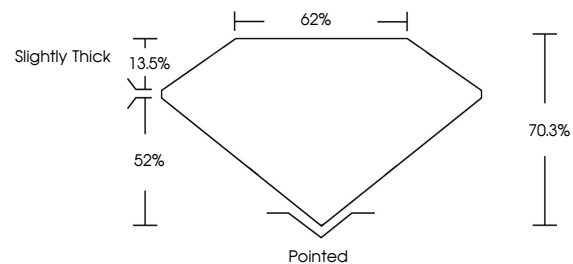

ELECTRONIC COPY

LG651473132
Report verification at igi.org

September 12, 2024
IGI Report Number **LG651473132**
Description **LABORATORY GROWN DIAMOND**
Shape and Cutting Style **CUT CORNERED
RECTANGULAR MIXED CUT**
Measurements **11.25 X 8.16 X 5.74 MM**
GRADING RESULTS
Carat Weight **5.07 CARATS**
Color Grade **FANCY VIVID PINK**
Clarity Grade **VVS 2**

LABORATORY GROWN DIAMOND REPORT

September 12, 2024
IGI Report Number **LG651473132**
Description **LABORATORY GROWN DIAMOND**
Shape and Cutting Style **CUT CORNERED RECTANGULAR
MIXED CUT**
Measurements **11.25 X 8.16 X 5.74 MM**

GRADING RESULTS

Carat Weight **5.07 CARATS**
Color Grade **FANCY VIVID PINK**
Clarity Grade **VVS 2**

ADDITIONAL GRADING INFORMATION

Polish **EXCELLENT**
Symmetry **EXCELLENT**
Fluorescence **SLIGHT**
Inscription(s) **IGI LG651473132**

Comments: This Laboratory Grown Diamond was created by Chemical Vapor Deposition (CVD) growth process.
Indications of post-growth treatment.

Secondary color: Orange

PROPORTIONS