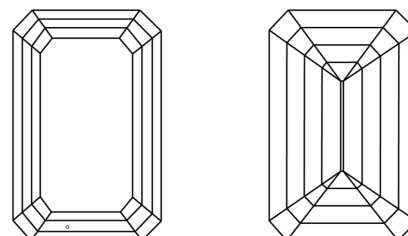

CLARITY CHARACTERISTICS

KEY TO SYMBOLS

Red symbols indicate internal characteristics.
Green symbols indicate external characteristics.

COLOR

D E F G H I J Faint Very Light Light

CLARITY

IF	VS¹⁻²	VS¹⁻²	SI¹⁻²	I¹⁻³
Internally Flawless	Very Very Slightly Included	Very Slightly Included	Slightly Included	Included