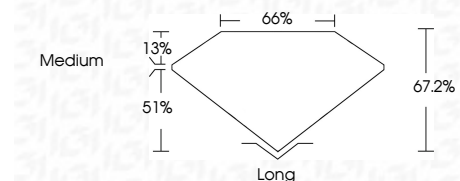

ELECTRONIC COPY

LG652400034
Report verification at igi.org

September 20, 2024
IGI Report Number **LG652400034**
Description **LABORATORY GROWN DIAMOND**
Shape and Cutting Style **EMERALD CUT**
Measurements **11.60 X 8.17 X 5.49 MM**

GRADING RESULTS

Carat Weight **5.13 CARATS**
Color Grade **H**
Clarity Grade **VS 1**

ADDITIONAL GRADING INFORMATION

Polish **EXCELLENT**
Symmetry **EXCELLENT**
Fluorescence **NONE**
Inscription(s) **IGI LG652400034**
Comments: This Laboratory Grown Diamond was created by Chemical Vapor Deposition (CVD) growth process. Type IIa

IGI

September 20, 2024
IGI Report No. **LG652400034**
EMERALD CUT
11.60 X 8.17 X 5.49 MM
Carat Weight **5.13 CARATS**
Color Grade **H**
Clarity Grade **VS 1**
Depth **51.2%**
Table **13%**
Girdle **Medium**
Culet **Long**
Polish **EXCELLENT**
Symmetry **EXCELLENT**
Fluorescence **NONE**
Inscription(s) **IGI LG652400034**
Comments: This Laboratory Grown Diamond was created by Chemical Vapor Deposition (CVD) growth process. Type IIa

LABORATORY GROWN DIAMOND REPORT

September 20, 2024
IGI Report Number **LG652400034**
Description **LABORATORY GROWN DIAMOND**
Shape and Cutting Style **EMERALD CUT**
Measurements **11.60 X 8.17 X 5.49 MM**