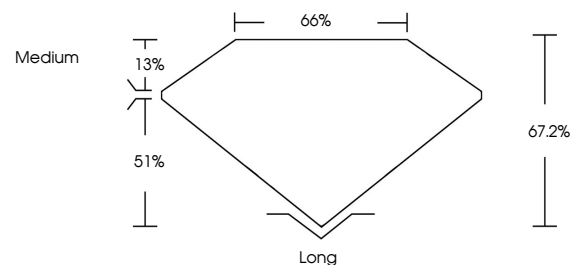

IGI

September 20, 2024
IGI Report No. **LG652400034**
EMERALD CUT
11.60 X 8.17 X 5.49 MM
Carat Weight **5.13 CARATS**
Color Grade **H**
Clarity Grade **VS 1**
Depth **51.2%**
Table **13%**
Girdle **Medium**
Culet **Long**
Polish **EXCELLENT**
Symmetry **EXCELLENT**
Fluorescence **NONE**
Inscription(s) **IGI LG652400034**
Comments: This Laboratory Grown Diamond was created by Chemical Vapor Deposition (CVD) growth process. Type IIa

LABORATORY GROWN DIAMOND REPORT

September 20, 2024
IGI Report Number **LG652400034**
Description **LABORATORY GROWN DIAMOND**
Shape and Cutting Style **EMERALD CUT**
Measurements **11.60 X 8.17 X 5.49 MM**

GRADING RESULTS

Carat Weight **5.13 CARATS**
Color Grade **H**
Clarity Grade **VS 1**

ADDITIONAL GRADING INFORMATION

Polish **EXCELLENT**
Symmetry **EXCELLENT**
Fluorescence **NONE**
Inscription(s) **IGI LG652400034**

Comments: This Laboratory Grown Diamond was created by Chemical Vapor Deposition (CVD) growth process. Type IIa

PROPORTIONS

Sample Image Used

CLARITY CHARACTERISTICS

KEY TO SYMBOLS

Red symbols indicate internal characteristics.
Green symbols indicate external characteristics.