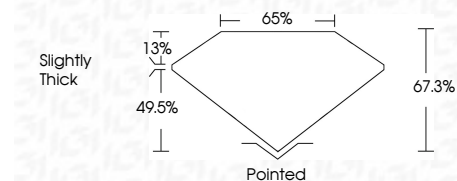

ELECTRONIC COPY

LG652420675
Report verification at igi.org

September 24, 2024
IGI Report Number: LG652420675
Description: LABORATORY GROWN DIAMOND
Shape and Cutting Style: CUT CORNERED RECTANGULAR MODIFIED BRILLIANT
Measurements: 9.41 X 6.72 X 4.52 MM

GRADING RESULTS
Carat Weight: 2.64 CARATS
Color Grade: FANCY INTENSE PINK
Clarity Grade: VS 2

ADDITIONAL GRADING INFORMATION
Polish: EXCELLENT
Symmetry: EXCELLENT
Fluorescence: SLIGHT
Inscription(s): (IGI) LG652420675
Comments: This Laboratory Grown Diamond was created by Chemical Vapor Deposition (CVD) growth process. Indications of post-growth treatment.

September 24, 2024
IGI Report No LG652420675
CUT CORNERED RECT. MODIFIED BRILLIANT
9.41 X 6.72 X 4.52 MM
2.64 CARATS
FANCY INTENSE PINK
VS 2
67.3%
65%
Slightly Thick
Pointed
EXCELLENT
EXCELLENT
SLIGHT
(IGI) LG652420675
Comments: This Laboratory Grown Diamond was created by Chemical Vapor Deposition (CVD) growth process. Indications of post-growth treatment.

September 24, 2024
IGI Report Number: LG652420675
Description: LABORATORY GROWN DIAMOND
Shape and Cutting Style: CUT CORNERED RECTANGULAR MODIFIED BRILLIANT
Measurements: 9.41 X 6.72 X 4.52 MM

GRADING RESULTS
Carat Weight: 2.64 CARATS
Color Grade: FANCY INTENSE PINK
Clarity Grade: VS 2