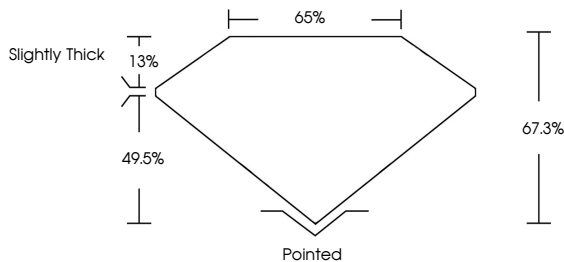

GRADING RESULTS
Carat Weight: 2.64 CARATS
Color Grade: FANCY INTENSE PINK
Clarity Grade: VS 2

ADDITIONAL GRADING INFORMATION
Polish: EXCELLENT
Symmetry: EXCELLENT
Fluorescence: SLIGHT
Inscription(s): (IGI) LG652420675
Comments: This Laboratory Grown Diamond was created by Chemical Vapor Deposition (CVD) growth process. Indications of post-growth treatment.

September 24, 2024
IGI Report No LG652420675
CUT CORNERED RECT. MODIFIED BRILLIANT
9.41 X 6.72 X 4.52 MM
2.64 CARATS
FANCY INTENSE PINK
VS 2
67.3%
65%
Slightly Thick
Pointed
EXCELLENT
EXCELLENT
SLIGHT
(IGI) LG652420675
Comments: This Laboratory Grown Diamond was created by Chemical Vapor Deposition (CVD) growth process. Indications of post-growth treatment.

September 24, 2024
IGI Report Number: LG652420675
Description: LABORATORY GROWN DIAMOND
Shape and Cutting Style: CUT CORNERED RECTANGULAR MODIFIED BRILLIANT
Measurements: 9.41 X 6.72 X 4.52 MM

GRADING RESULTS
Carat Weight: 2.64 CARATS
Color Grade: FANCY INTENSE PINK
Clarity Grade: VS 2

PROPORTIONS

Sample Image Used

CLARITY CHARACTERISTICS

KEY TO SYMBOLS
Red symbols indicate internal characteristics.
Green symbols indicate external characteristics.

COLOR

Color scale table with categories: D, E, F, G, H, I, J, Faint, Very Light, Light