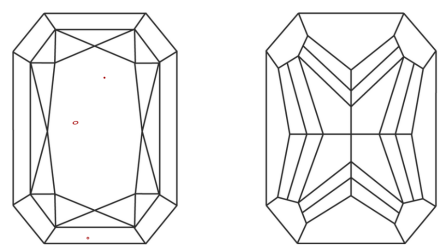

September 24, 2024
IGI Report Number: LG652420675
Description: LABORATORY GROWN DIAMOND
Shape and Cutting Style: CUT CORNERED RECTANGULAR MODIFIED BRILLIANT
Measurements: 9.41 X 6.72 X 4.52 MM

GRADING RESULTS
Carat Weight: 2.64 CARATS
Color Grade: FANCY INTENSE PINK
Clarity Grade: VS 2

PROPORTIONS

Sample Image Used

CLARITY CHARACTERISTICS

KEY TO SYMBOLS
Red symbols indicate internal characteristics.
Green symbols indicate external characteristics.

COLOR

Color scale table with categories: D, E, F, G, H, I, J, Faint, Very Light, Light