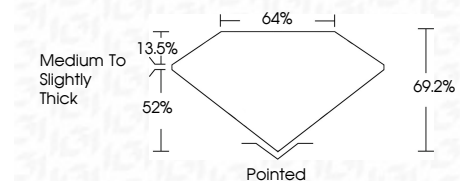

Measurements **8.21 X 5.52 X 3.82 MM**

GRADING RESULTS

Carat Weight **1.50 CARAT**
Color Grade **D**
Clarity Grade **VS 2**

ADDITIONAL GRADING INFORMATION

Polish **EXCELLENT**
Symmetry **EXCELLENT**
Fluorescence **NONE**
Inscription(s) **IGI LG652423015**

Comments: This Laboratory Grown Diamond was created by Chemical Vapor Deposition (CVD) growth process. Type IIa

September 11, 2024
IGI Report No **LG652423015**
CUT CORNERED RECT. MODIFIED BRILLIANT
8.21 X 5.52 X 3.82 MM
Carat Weight **1.50 CARAT**
Color Grade **D**
Clarity Grade **VS 2**
Depth **52%**
Table **13.5%**
Girdle **Medium to Slightly Thick**
Culet **Pointed**
Polish **EXCELLENT**
Symmetry **EXCELLENT**
Fluorescence **NONE**
Inscription(s) **IGI LG652423015**

Comments: This Laboratory Grown Diamond was created by Chemical Vapor Deposition (CVD) growth process. Type IIa

September 11, 2024
IGI Report Number **LG652423015**
Description **LABORATORY GROWN DIAMOND**
Shape and Cutting Style **CUT CORNERED RECTANGULAR
MODIFIED BRILLIANT**
Measurements **8.21 X 5.52 X 3.82 MM**

GRADING RESULTS

Carat Weight **1.50 CARAT**
Color Grade **D**
Clarity Grade **VS 2**

ADDITIONAL GRADING INFORMATION

Polish **EXCELLENT**
Symmetry **EXCELLENT**
Fluorescence **NONE**
Inscription(s) **IGI LG652423015**