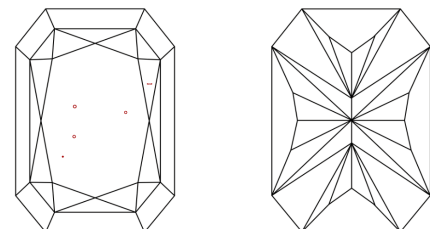

CLARITY CHARACTERISTICS

KEY TO SYMBOLS

Red symbols indicate internal characteristics.
Green symbols indicate external characteristics.

COLOR

D E F G H I J Faint Very Light Light

CLARITY

IF	VS¹⁻²	VS¹⁻²	SI¹⁻²	I¹⁻³
Internally Flawless	Very Very Slightly Included	Very Slightly Included	Slightly Included	Included