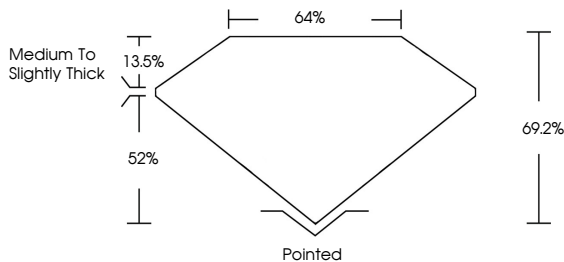

Measurements **8.21 X 5.52 X 3.82 MM**

GRADING RESULTS

Carat Weight **1.50 CARAT**
Color Grade **D**
Clarity Grade **VS 2**

ADDITIONAL GRADING INFORMATION

Polish **EXCELLENT**
Symmetry **EXCELLENT**
Fluorescence **NONE**
Inscription(s) **IGI LG652423015**

Comments: This Laboratory Grown Diamond was created by Chemical Vapor Deposition (CVD) growth process. Type IIa

September 11, 2024
IGI Report No **LG652423015**
CUT CORNERED RECT. MODIFIED BRILLIANT
8.21 X 5.52 X 3.82 MM
Carat Weight **1.50 CARAT**
Color Grade **D**
Clarity Grade **VS 2**
Depth **52%**
Table **13.5%**
Girdle **Medium to Slightly Thick**
Culet **Pointed**
Polish **EXCELLENT**
Symmetry **EXCELLENT**
Fluorescence **NONE**
Inscription(s) **IGI LG652423015**

GRADING RESULTS

Carat Weight **1.50 CARAT**
Color Grade **D**
Clarity Grade **VS 2**

ADDITIONAL GRADING INFORMATION

Polish **EXCELLENT**
Symmetry **EXCELLENT**
Fluorescence **NONE**
Inscription(s) **IGI LG652423015**

Comments: This Laboratory Grown Diamond was created by Chemical Vapor Deposition (CVD) growth process. Type IIa

PROPORTIONS

Sample Image Used

CLARITY CHARACTERISTICS

KEY TO SYMBOLS

Red symbols indicate internal characteristics.
Green symbols indicate external characteristics.