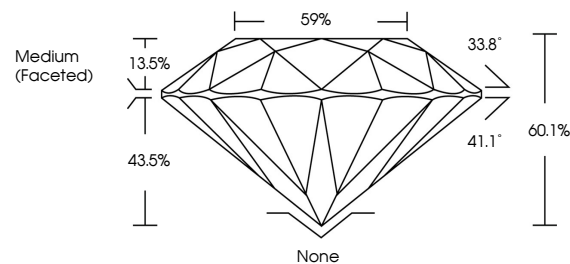

PROPORTIONS