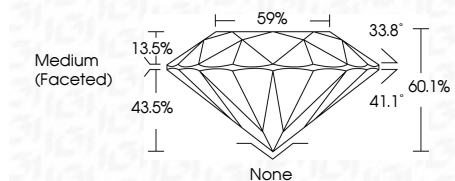

ELECTRONIC COPY

LG652425649
Report verification at igi.org

September 20, 2024
IGI Report Number LG652425649
Description LABORATORY GROWN DIAMOND
Shape and Cutting Style ROUND BRILLIANT
Measurements 6.55 - 6.58 X 3.95 MM

GRADING RESULTS

Carat Weight 1.03 CARAT
Color Grade FANCY PINK
Clarity Grade VS 1
Cut Grade IDEAL

ADDITIONAL GRADING INFORMATION

Polish EXCELLENT
Symmetry EXCELLENT
Fluorescence SLIGHT
Inscription(s) IGI LG652425649

Comments: This Laboratory Grown Diamond was created by Chemical Vapor Deposition (CVD) growth process. Indications of post-growth treatment.

Table with 2 columns: Property and Value. Includes Carat Weight (1.03 CARAT), Color Grade (FANCY PINK), Clarity Grade (VS 1), Depth (60.1%), and other grading details.

September 20, 2024
IGI Report Number LG652425649
Description LABORATORY GROWN DIAMOND
Shape and Cutting Style ROUND BRILLIANT
Measurements 6.55 - 6.58 X 3.95 MM

GRADING RESULTS

Carat Weight 1.03 CARAT
Color Grade FANCY PINK
Clarity Grade VS 1
Cut Grade IDEAL

ADDITIONAL GRADING INFORMATION

Polish EXCELLENT
Symmetry EXCELLENT
Fluorescence SLIGHT
Inscription(s) IGI LG652425649

Comments: This Laboratory Grown Diamond was created by Chemical Vapor Deposition (CVD) growth process. Indications of post-growth treatment.