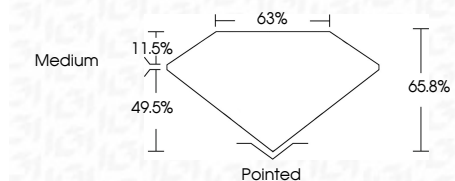

Measurements **7.37 X 5.00 X 3.29 MM**

GRADING RESULTS

Carat Weight **1.02 CARAT**
Color Grade **F**
Clarity Grade **VS 1**

ADDITIONAL GRADING INFORMATION

Polish **EXCELLENT**
Symmetry **EXCELLENT**
Fluorescence **NONE**
Inscription(s) **IGI LG652439817**
Comments: This Laboratory Grown Diamond was created by Chemical Vapor Deposition (CVD) growth process. Type IIa

September 13, 2024
IGI Report No. LG652439817
CUT CORNERED RECT. MODIFIED BRILLIANT
7.37 X 5.00 X 3.29 MM
Carat Weight **1.02 CARAT**
Color Grade **F**
Clarity Grade **VS 1**
Depth **65.8%**
Table **49.5%**
Girdle **Medium**
Culet **Pointed**
Polish **EXCELLENT**
Symmetry **EXCELLENT**
Fluorescence **NONE**
Inscription(s) **IGI LG652439817**
Comments: This Laboratory Grown Diamond was created by Chemical Vapor Deposition (CVD) growth process. Type IIa

LABORATORY GROWN DIAMOND REPORT

September 13, 2024
IGI Report Number **LG652439817**
Description **LABORATORY GROWN DIAMOND**
Shape and Cutting Style **CUT CORNERED RECTANGULAR
MODIFIED BRILLIANT**
Measurements **7.37 X 5.00 X 3.29 MM**

GRADING RESULTS

Carat Weight **1.02 CARAT**
Color Grade **F**
Clarity Grade **VS 1**

ADDITIONAL GRADING INFORMATION

Polish **EXCELLENT**
Symmetry **EXCELLENT**
Fluorescence **NONE**
Inscription(s) **IGI LG652439817**