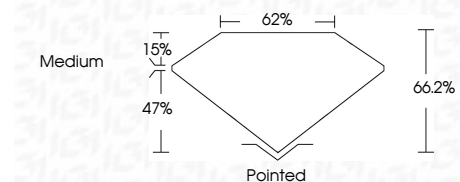

ELECTRONIC COPY

LG652469522
Report verification at igi.org

September 16, 2024
IGI Report Number **LG652469522**
Description **LABORATORY GROWN DIAMOND**
Shape and Cutting Style **SQUARE EMERALD CUT**
Measurements **8.75 X 8.60 X 5.69 MM**

GRADING RESULTS
Carat Weight **3.99 CARATS**
Color Grade **F**
Clarity Grade **VS 1**

ADDITIONAL GRADING INFORMATION
Polish **EXCELLENT**
Symmetry **EXCELLENT**
Fluorescence **NONE**
Inscription(s) **IGI LG652469522**
Comments: This Laboratory Grown Diamond was created by Chemical Vapor Deposition (CVD) growth process. Type IIa

September 16, 2024
IGI Report No **LG652469522**
SQUARE EMERALD CUT
8.75 X 8.60 X 5.69 MM
3.99 CARATS **F**
Color Grade **VS 1**
Depth **66.2%**
Table **62%**
Girdle **Medium**
Culet **Pointed**
Polish **EXCELLENT**
Symmetry **EXCELLENT**
Fluorescence **NONE**
Inscription(s) **IGI LG652469522**
Comments: This Laboratory Grown Diamond was created by Chemical Vapor Deposition (CVD) growth process. Type IIa

September 16, 2024
IGI Report Number **LG652469522**
Description **LABORATORY GROWN DIAMOND**
Shape and Cutting Style **SQUARE EMERALD CUT**
Measurements **8.75 X 8.60 X 5.69 MM**

GRADING RESULTS
Carat Weight **3.99 CARATS**
Color Grade **F**
Clarity Grade **VS 1**