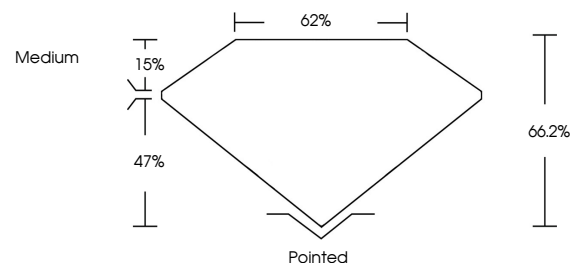

PROPORTIONS