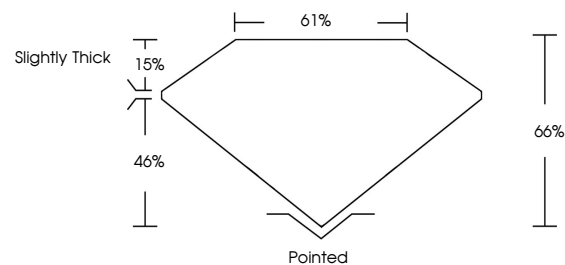

PROPORTIONS