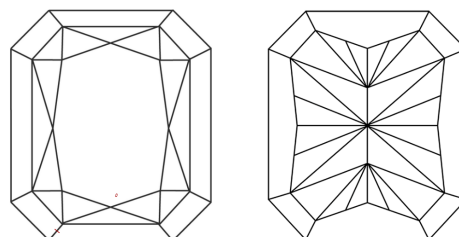

CLARITY CHARACTERISTICS

KEY TO SYMBOLS

Red symbols indicate internal characteristics.
Green symbols indicate external characteristics.

COLOR

D E F G H I J Faint Very Light Light

CLARITY

IF	VS¹⁻²	VS¹⁻²	SI¹⁻²	I¹⁻³
Internally Flawless	Very Very Slightly Included	Very Slightly Included	Slightly Included	Included