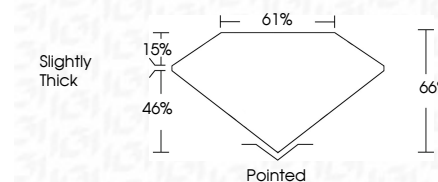

ELECTRONIC COPY

LG652471083
Report verification at igi.org

September 23, 2024
IGI Report Number **LG652471083**
Description **LABORATORY GROWN DIAMOND**
Shape and Cutting Style **CUT CORNERED
RECTANGULAR MODIFIED
BRILLIANT**
Measurements **8.94 X 6.14 X 4.05 MM**

GRADING RESULTS

Carat Weight **2.13 CARATS**
Color Grade **FANCY VIVID BLUE**
Clarity Grade **VVS 2**

ADDITIONAL GRADING INFORMATION

Polish **EXCELLENT**
Symmetry **EXCELLENT**
Fluorescence **NONE**
Inscription(s) **IGI LG652471083**
Comments: This Laboratory Grown Diamond was created by Chemical Vapor Deposition (CVD) growth process. Indications of post-growth treatment.

September 23, 2024
IGI Report No. LG652471083
CUT CORNERED RECT. MODIFIED BRILLIANT
8.94 X 6.14 X 4.05 MM
2.13 CARATS
FANCY VIVID BLUE
VVS 2
66%
61%
Slightly Thick
Pointed
EXCELLENT
EXCELLENT
NONE
IGI LG652471083
Comments: This Laboratory Grown Diamond was created by Chemical Vapor Deposition (CVD) growth process. Indications of post-growth treatment.

LABORATORY GROWN DIAMOND REPORT

September 23, 2024
IGI Report Number **LG652471083**
Description **LABORATORY GROWN DIAMOND**
Shape and Cutting Style **CUT CORNERED RECTANGULAR
MODIFIED BRILLIANT**
Measurements **8.94 X 6.14 X 4.05 MM**