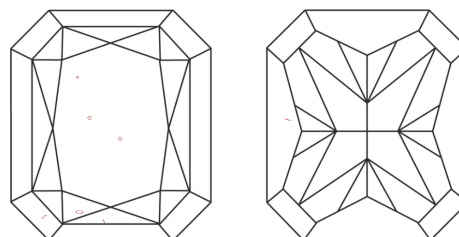

CLARITY CHARACTERISTICS

KEY TO SYMBOLS

Red symbols indicate internal characteristics.
Green symbols indicate external characteristics.

COLOR

D E F G H I J Faint Very Light Light

CLARITY

IF	VS¹⁻²	VS¹⁻²	SI¹⁻²	I¹⁻³
Internally Flawless	Very Very Slightly Included	Very Slightly Included	Slightly Included	Included