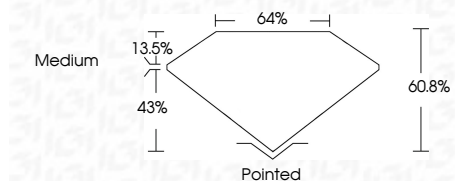

Measurements **7.41 X 4.98 X 3.03 MM**

GRADING RESULTS

Carat Weight **1.01 CARAT**
Color Grade **FANCY VIVID YELLOW**
Clarity Grade **VS 2**

ADDITIONAL GRADING INFORMATION

Polish **EXCELLENT**
Symmetry **EXCELLENT**
Fluorescence **NONE**
Inscription(s) **IGI LG652498563**

Comments: This Laboratory Grown Diamond was created by Chemical Vapor Deposition (CVD) growth process.

September 28, 2024
IGI Report No **LG652498563**
CUT CORNERED RECT. MODIFIED BRILLIANT
Carat Weight **1.01 CARAT**
Color Grade **FANCY VIVID YELLOW**
Clarity Grade **VS 2**
Depth **60.8%**
Table **64%**
Girdle **Medium**
Culet **Pointed**
Polish **EXCELLENT**
Symmetry **EXCELLENT**
Fluorescence **NONE**
Inscription(s) **IGI LG652498563**
Comments: This Laboratory Grown Diamond was created by Chemical Vapor Deposition (CVD) growth process.

LABORATORY GROWN DIAMOND REPORT

September 28, 2024
IGI Report Number **LG652498563**
Description **LABORATORY GROWN DIAMOND**
Shape and Cutting Style **CUT CORNERED RECTANGULAR
MODIFIED BRILLIANT**
Measurements **7.41 X 4.98 X 3.03 MM**

GRADING RESULTS

Carat Weight **1.01 CARAT**
Color Grade **FANCY VIVID YELLOW**
Clarity Grade **VS 2**

ADDITIONAL GRADING INFORMATION

Polish **EXCELLENT**
Symmetry **EXCELLENT**
Fluorescence **NONE**

Inscription(s) **IGI LG652498563**