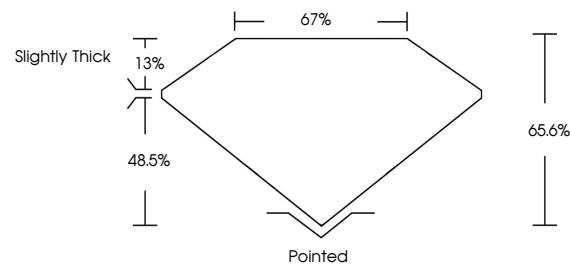

Measurements **8.10 X 5.55 X 3.64 MM**

GRADING RESULTS

Carat Weight **1.46 CARAT**
Color Grade **D**
Clarity Grade **VS 1**

ADDITIONAL GRADING INFORMATION

Polish **EXCELLENT**
Symmetry **EXCELLENT**
Fluorescence **NONE**
Inscription(s) **(IGI) LG652499558**

Comments: This Laboratory Grown Diamond was created by Chemical Vapor Deposition (CVD) growth process. Type IIa

September 21, 2024
IGI Report No **LG652499558**
CUT CORNERED RECT. MODIFIED BRILLIANT
8.10 X 5.55 X 3.64 MM
Carat Weight **1.46 CARAT**
Color Grade **D**
Clarity Grade **VS 1**
Depth **48.5%**
Table **13%**
Girdle **67%**
Slightly Thick
Culet **Pointed**
Polish **EXCELLENT**
Symmetry **EXCELLENT**
Fluorescence **NONE**
Inscription(s) **(IGI) LG652499558**
Comments: This Laboratory Grown Diamond was created by Chemical Vapor Deposition (CVD) growth process. Type IIa

GRADING RESULTS

Carat Weight **1.46 CARAT**
Color Grade **D**
Clarity Grade **VS 1**

ADDITIONAL GRADING INFORMATION

Polish **EXCELLENT**
Symmetry **EXCELLENT**
Fluorescence **NONE**

Inscription(s) **(IGI) LG652499558**

Comments: This Laboratory Grown Diamond was created by Chemical Vapor Deposition (CVD) growth process. Type IIa

PROPORTIONS

CLARITY CHARACTERISTICS

KEY TO SYMBOLS

Red symbols indicate internal characteristics.
Green symbols indicate external characteristics.