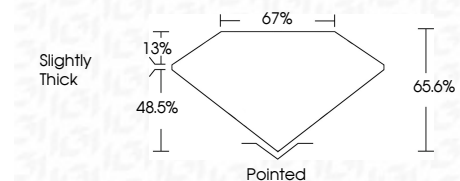

ELECTRONIC COPY

LG652499558
Report verification at igi.org

September 21, 2024
IGI Report Number **LG652499558**
Description **LABORATORY GROWN DIAMOND**
Shape and Cutting Style **CUT CORNERED RECTANGULAR MODIFIED BRILLIANT**

Measurements **8.10 X 5.55 X 3.64 MM**

GRADING RESULTS

Carat Weight **1.46 CARAT**
Color Grade **D**
Clarity Grade **VS 1**

ADDITIONAL GRADING INFORMATION

Polish **EXCELLENT**
Symmetry **EXCELLENT**
Fluorescence **NONE**
Inscription(s) **(IGI) LG652499558**

Comments: This Laboratory Grown Diamond was created by Chemical Vapor Deposition (CVD) growth process. Type IIa

September 21, 2024
IGI Report No **LG652499558**
CUT CORNERED RECT. MODIFIED BRILLIANT
8.10 X 5.55 X 3.64 MM
Carat Weight **1.46 CARAT**
Color Grade **D**
Clarity Grade **VS 1**
Depth **48.5%**
Table **13%**
Girdle **67%**
Slightly Thick
Culet **Pointed**
Polish **EXCELLENT**
Symmetry **EXCELLENT**
Fluorescence **NONE**
Inscription(s) **(IGI) LG652499558**
Comments: This Laboratory Grown Diamond was created by Chemical Vapor Deposition (CVD) growth process. Type IIa

LABORATORY GROWN DIAMOND REPORT

September 21, 2024
IGI Report Number **LG652499558**
Description **LABORATORY GROWN DIAMOND**
Shape and Cutting Style **CUT CORNERED RECTANGULAR MODIFIED BRILLIANT**
Measurements **8.10 X 5.55 X 3.64 MM**