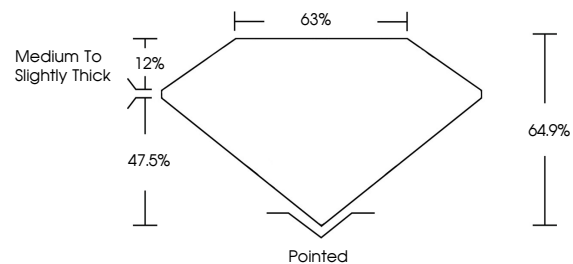

Measurements **8.83 X 6.38 X 4.14 MM**

GRADING RESULTS

Carat Weight **1.99 CARAT**
Color Grade **D**
Clarity Grade **VVS 2**

ADDITIONAL GRADING INFORMATION

Polish **EXCELLENT**
Symmetry **EXCELLENT**
Fluorescence **NONE**

GRADING RESULTS

Carat Weight **1.99 CARAT**
Color Grade **D**
Clarity Grade **VVS 2**

ADDITIONAL GRADING INFORMATION

Polish **EXCELLENT**
Symmetry **EXCELLENT**
Fluorescence **NONE**

Inscription(s) **IGI LG653411713**

Comments: This Laboratory Grown Diamond was created by Chemical Vapor Deposition (CVD) growth process. Type IIa

PROPORTIONS

Sample Image Used

CLARITY CHARACTERISTICS

KEY TO SYMBOLS

Red symbols indicate internal characteristics.
Green symbols indicate external characteristics.