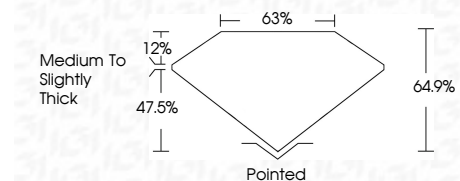

ELECTRONIC COPY

LG653411713
Report verification at igi.org

October 4, 2024
IGI Report Number **LG653411713**
Description **LABORATORY GROWN DIAMOND**

Shape and Cutting Style **CUT CORNERED
RECTANGULAR MODIFIED
BRILLIANT**

Measurements **8.83 X 6.38 X 4.14 MM**

GRADING RESULTS

Carat Weight **1.99 CARAT**
Color Grade **D**
Clarity Grade **VVS 2**

ADDITIONAL GRADING INFORMATION

Polish **EXCELLENT**
Symmetry **EXCELLENT**
Fluorescence **NONE**

Inscription(s) **IGI LG653411713**

Comments: This Laboratory Grown Diamond was created by Chemical Vapor Deposition (CVD) growth process. Type IIa

October 4, 2024
IGI Report No **LG653411713**
CUT CORNERED RECT. MODIFIED BRILLIANT
Carat Weight **1.99 CARAT**
Color Grade **D**
Clarity Grade **VVS 2**
Depth **47.5%**
Table **12%**
Girdle **Medium to Slightly Thick**
Culet **Pointed**
Polish **EXCELLENT**
Symmetry **EXCELLENT**
Fluorescence **NONE**
Inscription(s) **IGI LG653411713**

Comments: This Laboratory Grown Diamond was created by Chemical Vapor Deposition (CVD) growth process. Type IIa

LABORATORY GROWN DIAMOND REPORT

October 4, 2024
IGI Report Number **LG653411713**
Description **LABORATORY GROWN DIAMOND**
Shape and Cutting Style **CUT CORNERED RECTANGULAR
MODIFIED BRILLIANT**
Measurements **8.83 X 6.38 X 4.14 MM**