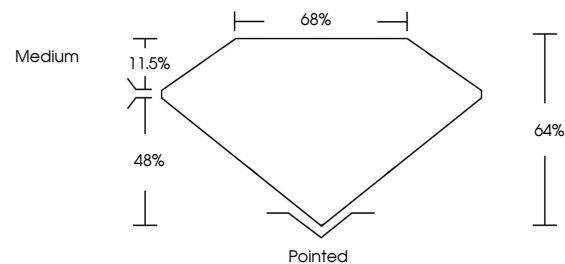

Measurements **8.88 X 6.41 X 4.10 MM**

GRADING RESULTS

Carat Weight **2.02 CARATS**
Color Grade **H**
Clarity Grade **VS 2**

ADDITIONAL GRADING INFORMATION

Polish **EXCELLENT**
Symmetry **EXCELLENT**
Fluorescence **NONE**
Inscription(s) **IGI LG653411769**
Comments: This Laboratory Grown Diamond was created by Chemical Vapor Deposition (CVD) growth process. Type IIa

October 3, 2024
IGI Report No **LG653411769**
CUT CORNERED RECT. MODIFIED BRILLIANT
8.88 X 6.41 X 4.10 MM
Carat Weight **2.02 CARATS**
Color Grade **H**
Clarity Grade **VS 2**
Depth **48%**
Table **11.5%**
Girdle **Medium**
Culet **Pointed**
Polish **EXCELLENT**
Symmetry **EXCELLENT**
Fluorescence **NONE**
Inscription(s) **IGI LG653411769**
Comments: This Laboratory Grown Diamond was created by Chemical Vapor Deposition (CVD) growth process. Type IIa

GRADING RESULTS

Carat Weight **2.02 CARATS**
Color Grade **H**
Clarity Grade **VS 2**

ADDITIONAL GRADING INFORMATION

Polish **EXCELLENT**
Symmetry **EXCELLENT**
Fluorescence **NONE**
Inscription(s) **IGI LG653411769**

Comments: This Laboratory Grown Diamond was created by Chemical Vapor Deposition (CVD) growth process. Type IIa

PROPORTIONS

Sample Image Used

CLARITY CHARACTERISTICS

KEY TO SYMBOLS

Red symbols indicate internal characteristics.
Green symbols indicate external characteristics.