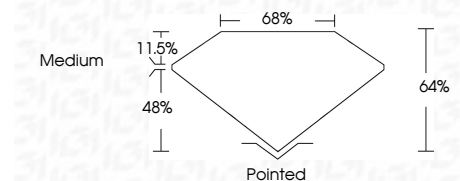

ELECTRONIC COPY

LG653411769
Report verification at igi.org

October 3, 2024
IGI Report Number **LG653411769**
Description **LABORATORY GROWN DIAMOND**

Shape and Cutting Style **CUT CORNERED
RECTANGULAR MODIFIED
BRILLIANT**

Measurements **8.88 X 6.41 X 4.10 MM**

GRADING RESULTS

Carat Weight **2.02 CARATS**
Color Grade **H**
Clarity Grade **VS 2**

ADDITIONAL GRADING INFORMATION

Polish **EXCELLENT**
Symmetry **EXCELLENT**
Fluorescence **NONE**
Inscription(s) **IGI LG653411769**
Comments: This Laboratory Grown Diamond was created by Chemical Vapor Deposition (CVD) growth process. Type IIa

October 3, 2024
IGI Report No **LG653411769**
CUT CORNERED RECT. MODIFIED BRILLIANT
8.88 X 6.41 X 4.10 MM
Carat Weight **2.02 CARATS**
Color Grade **H**
Clarity Grade **VS 2**
Depth **48%**
Table **11.5%**
Girdle **Medium**
Culet **Pointed**
Polish **EXCELLENT**
Symmetry **EXCELLENT**
Fluorescence **NONE**
Inscription(s) **IGI LG653411769**
Comments: This Laboratory Grown Diamond was created by Chemical Vapor Deposition (CVD) growth process. Type IIa

GRADING RESULTS

Carat Weight **2.02 CARATS**
Color Grade **H**
Clarity Grade **VS 2**

ADDITIONAL GRADING INFORMATION

Polish **EXCELLENT**
Symmetry **EXCELLENT**
Fluorescence **NONE**
Inscription(s) **IGI LG653411769**