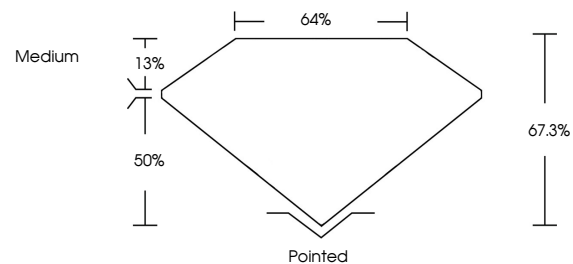

Measurements **8.80 X 6.39 X 4.30 MM**

GRADING RESULTS

Carat Weight **2.09 CARATS**
Color Grade **D**
Clarity Grade **VS 2**

ADDITIONAL GRADING INFORMATION

Polish **EXCELLENT**
Symmetry **EXCELLENT**
Fluorescence **NONE**
Inscription(s) **IGI LG653411859**
Comments: This Laboratory Grown Diamond was created by Chemical Vapor Deposition (CVD) growth process. Type IIa

October 3, 2024
IGI Report No **LG653411859**
CUT CORNERED RECT. MODIFIED BRILLIANT
8.80 X 6.39 X 4.30 MM
Carat Weight **2.09 CARATS**
Color Grade **D**
Clarity Grade **VS 2**
Depth **50%**
Table **13%**
Girdle **Medium**
Culet **Pointed**
Polish **EXCELLENT**
Symmetry **EXCELLENT**
Fluorescence **NONE**
Inscription(s) **IGI LG653411859**
Comments: This Laboratory Grown Diamond was created by Chemical Vapor Deposition (CVD) growth process. Type IIa

GRADING RESULTS

Carat Weight **2.09 CARATS**
Color Grade **D**
Clarity Grade **VS 2**

ADDITIONAL GRADING INFORMATION

Polish **EXCELLENT**
Symmetry **EXCELLENT**
Fluorescence **NONE**
Inscription(s) **IGI LG653411859**

Comments: This Laboratory Grown Diamond was created by Chemical Vapor Deposition (CVD) growth process. Type IIa

PROPORTIONS

Sample Image Used

CLARITY CHARACTERISTICS

KEY TO SYMBOLS

Red symbols indicate internal characteristics.
Green symbols indicate external characteristics.