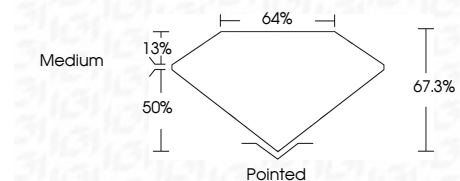

Measurements **8.80 X 6.39 X 4.30 MM**

GRADING RESULTS

Carat Weight **2.09 CARATS**
Color Grade **D**
Clarity Grade **VS 2**

ADDITIONAL GRADING INFORMATION

Polish **EXCELLENT**
Symmetry **EXCELLENT**
Fluorescence **NONE**
Inscription(s) **IGI LG653411859**
Comments: This Laboratory Grown Diamond was created by Chemical Vapor Deposition (CVD) growth process. Type IIa

October 3, 2024
IGI Report No **LG653411859**
CUT CORNERED RECT. MODIFIED BRILLIANT
8.80 X 6.39 X 4.30 MM
Carat Weight **2.09 CARATS**
Color Grade **D**
Clarity Grade **VS 2**
Depth **50%**
Table **13%**
Girdle **Medium**
Culet **Pointed**
Polish **EXCELLENT**
Symmetry **EXCELLENT**
Fluorescence **NONE**
Inscription(s) **IGI LG653411859**
Comments: This Laboratory Grown Diamond was created by Chemical Vapor Deposition (CVD) growth process. Type IIa

LABORATORY GROWN DIAMOND REPORT

October 3, 2024
IGI Report Number **LG653411859**
Description **LABORATORY GROWN DIAMOND**
Shape and Cutting Style **CUT CORNERED RECTANGULAR
MODIFIED BRILLIANT**
Measurements **8.80 X 6.39 X 4.30 MM**

GRADING RESULTS

Carat Weight **2.09 CARATS**
Color Grade **D**
Clarity Grade **VS 2**

ADDITIONAL GRADING INFORMATION

Polish **EXCELLENT**
Symmetry **EXCELLENT**
Fluorescence **NONE**
Inscription(s) **IGI LG653411859**