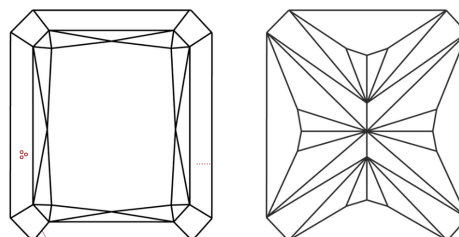

CLARITY CHARACTERISTICS

KEY TO SYMBOLS

Red symbols indicate internal characteristics.
Green symbols indicate external characteristics.

COLOR

D E F G H I J Faint Very Light Light

CLARITY

IF	VS¹⁻²	VS¹⁻²	SI¹⁻²	I¹⁻³
Internally Flawless	Very Very Slightly Included	Very Slightly Included	Slightly Included	Included