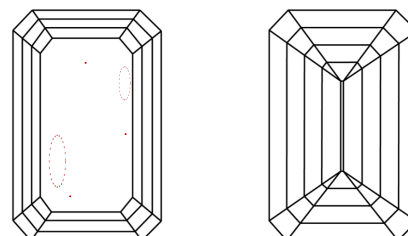

CLARITY CHARACTERISTICS

KEY TO SYMBOLS

Red symbols indicate internal characteristics.
Green symbols indicate external characteristics.

COLOR

D E F G H I J Faint Very Light Light

CLARITY

IF	VS¹⁻²	VS¹⁻²	SI¹⁻²	I¹⁻³
Internally Flawless	Very Very Slightly Included	Very Slightly Included	Slightly Included	Included