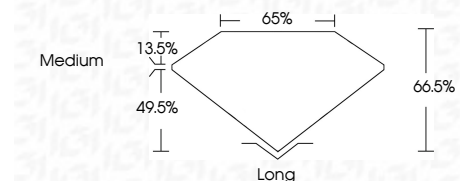

ELECTRONIC COPY

LG653412215
Report verification at igi.org

October 3, 2024
IGI Report Number **LG653412215**
Description **LABORATORY GROWN DIAMOND**
Shape and Cutting Style **EMERALD CUT**
Measurements **9.99 X 6.93 X 4.61 MM**

GRADING RESULTS

Carat Weight **3.09 CARATS**
Color Grade **G**
Clarity Grade **VS 1**

ADDITIONAL GRADING INFORMATION

Polish **EXCELLENT**
Symmetry **EXCELLENT**
Fluorescence **NONE**
Inscription(s) **IGI LG653412215**
Comments: This Laboratory Grown Diamond was created by Chemical Vapor Deposition (CVD) growth process.
Type IIa

October 3, 2024
IGI Report No **LG653412215**
EMERALD CUT
Carat Weight **3.09 CARATS**
Color Grade **G**
Clarity Grade **VS 1**
Depth **66.6%**
Table **65%**
Girdle **Medium**
Culet **Long**
Polish **EXCELLENT**
Symmetry **EXCELLENT**
Fluorescence **NONE**
Inscription(s) **IGI LG653412215**
Comments: This Laboratory Grown Diamond was created by Chemical Vapor Deposition (CVD) growth process.
Type IIa

LABORATORY GROWN DIAMOND REPORT

October 3, 2024
IGI Report Number **LG653412215**
Description **LABORATORY GROWN DIAMOND**
Shape and Cutting Style **EMERALD CUT**
Measurements **9.99 X 6.93 X 4.61 MM**