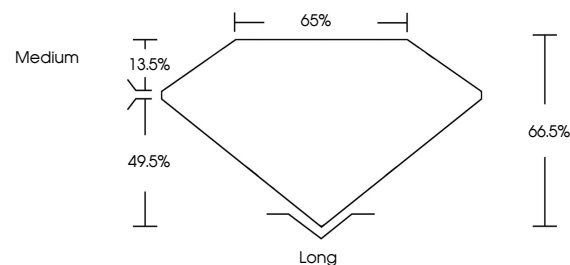

October 3, 2024
IGI Report No **LG653412215**
EMERALD CUT
Carat Weight **3.09 CARATS**
Color Grade **G**
Clarity Grade **VS 1**
Depth **66.6%**
Table **65%**
Girdle **Medium**
Culet **Long**
Polish **EXCELLENT**
Symmetry **EXCELLENT**
Fluorescence **NONE**
Inscription(s) **IGI LG653412215**
Comments: This Laboratory Grown Diamond was created by Chemical Vapor Deposition (CVD) growth process.
Type IIa

GRADING RESULTS

Carat Weight **3.09 CARATS**
Color Grade **G**
Clarity Grade **VS 1**

ADDITIONAL GRADING INFORMATION

Polish **EXCELLENT**
Symmetry **EXCELLENT**
Fluorescence **NONE**
Inscription(s) **IGI LG653412215**

Comments: This Laboratory Grown Diamond was created by Chemical Vapor Deposition (CVD) growth process.
Type IIa

PROPORTIONS

Sample Image Used

CLARITY CHARACTERISTICS

KEY TO SYMBOLS

Red symbols indicate internal characteristics.
Green symbols indicate external characteristics.