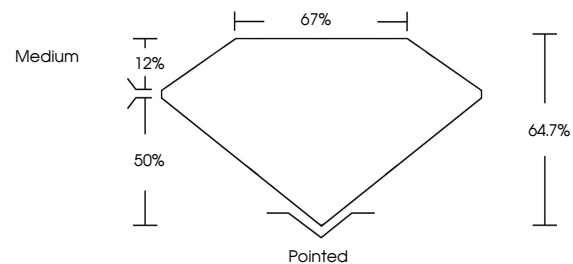

Measurements **8.17 X 5.70 X 3.69 MM**

GRADING RESULTS

Carat Weight **1.50 CARAT**
Color Grade **E**
Clarity Grade **VS 2**

ADDITIONAL GRADING INFORMATION

Polish **EXCELLENT**
Symmetry **EXCELLENT**
Fluorescence **NONE**
Inscription(s) **IGI LG653416907**
Comments: This Laboratory Grown Diamond was created by Chemical Vapor Deposition (CVD) growth process. Type IIa

September 20, 2024
IGI Report No. LG653416907
CUT CORNERED RECT. MODIFIED BRILLIANT
8.17 X 5.70 X 3.69 MM
Carat Weight **1.50 CARAT**
Color Grade **E**
Clarity Grade **VS 2**
Depth **64.7%**
Table **50%**
Girdle **Medium**
Culet **Pointed**
Polish **EXCELLENT**
Symmetry **EXCELLENT**
Fluorescence **NONE**
Inscription(s) **IGI LG653416907**
Comments: This Laboratory Grown Diamond was created by Chemical Vapor Deposition (CVD) growth process. Type IIa

GRADING RESULTS

Carat Weight **1.50 CARAT**
Color Grade **E**
Clarity Grade **VS 2**

ADDITIONAL GRADING INFORMATION

Polish **EXCELLENT**
Symmetry **EXCELLENT**
Fluorescence **NONE**
Inscription(s) **IGI LG653416907**

Comments: This Laboratory Grown Diamond was created by Chemical Vapor Deposition (CVD) growth process. Type IIa

PROPORTIONS

Sample Image Used

CLARITY CHARACTERISTICS

KEY TO SYMBOLS

Red symbols indicate internal characteristics.
Green symbols indicate external characteristics.