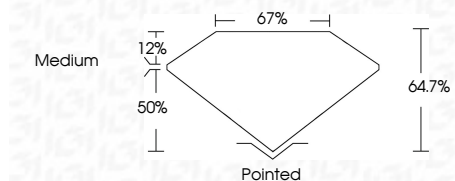

Measurements **8.17 X 5.70 X 3.69 MM**

GRADING RESULTS

Carat Weight **1.50 CARAT**
Color Grade **E**
Clarity Grade **VS 2**

ADDITIONAL GRADING INFORMATION

Polish **EXCELLENT**
Symmetry **EXCELLENT**
Fluorescence **NONE**
Inscription(s) **IGI LG653416907**
Comments: This Laboratory Grown Diamond was created by Chemical Vapor Deposition (CVD) growth process. Type IIa

September 20, 2024
IGI Report No. LG653416907
CUT CORNERED RECT. MODIFIED BRILLIANT
8.17 X 5.70 X 3.69 MM
Carat Weight **1.50 CARAT**
Color Grade **E**
Clarity Grade **VS 2**
Depth **64.7%**
Table **50%**
Girdle **Medium**
Culet **Pointed**
Polish **EXCELLENT**
Symmetry **EXCELLENT**
Fluorescence **NONE**
Inscription(s) **IGI LG653416907**
Comments: This Laboratory Grown Diamond was created by Chemical Vapor Deposition (CVD) growth process. Type IIa

LABORATORY GROWN DIAMOND REPORT

September 20, 2024
IGI Report Number **LG653416907**
Description **LABORATORY GROWN DIAMOND**
Shape and Cutting Style **CUT CORNERED RECTANGULAR
MODIFIED BRILLIANT**
Measurements **8.17 X 5.70 X 3.69 MM**