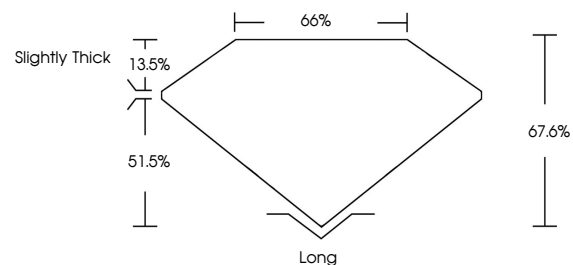

PROPORTIONS