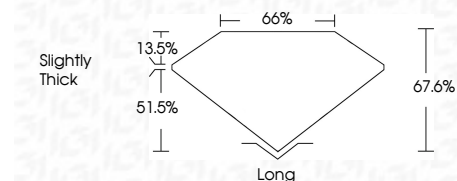

ELECTRONIC COPY

LG653450901
Report verification at igi.org

September 25, 2024

IGI Report Number **LG653450901**

Description **LABORATORY GROWN DIAMOND**

Shape and Cutting Style **EMERALD CUT**

Measurements **9.63 X 6.67 X 4.51 MM**

GRADING RESULTS

Carat Weight **2.91 CARATS**

Color Grade **D**

Clarity Grade **VS 1**

ADDITIONAL GRADING INFORMATION

Polish **EXCELLENT**

Symmetry **EXCELLENT**

Fluorescence **NONE**

Inscription(s) **IGI LG653450901**

Comments: This Laboratory Grown Diamond was created by Chemical Vapor Deposition (CVD) growth process.
Type IIa

September 25, 2024
IGI Report No. LG653450901
EMERALD CUT
9.63 X 6.67 X 4.51 MM
2.91 CARATS
Color Grade **D**
Clarity Grade **VS 1**
Depth **67.6%**
Table **66%**
Girdle **Slightly Thick**
Culet **Long**
Polish **EXCELLENT**
Symmetry **EXCELLENT**
Fluorescence **NONE**
Inscription(s) **IGI LG653450901**

Shape and Cutting Style **EMERALD CUT**

Measurements **9.63 X 6.67 X 4.51 MM**

GRADING RESULTS

Carat Weight **2.91 CARATS**

Color Grade **D**

Clarity Grade **VS 1**

ADDITIONAL GRADING INFORMATION

Polish **EXCELLENT**