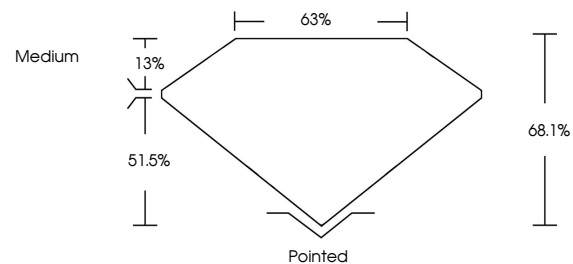

Measurements **8.33 X 5.74 X 3.91 MM**

GRADING RESULTS

Carat Weight **1.60 CARAT**
Color Grade **D**
Clarity Grade **VS 1**

ADDITIONAL GRADING INFORMATION

Polish **EXCELLENT**
Symmetry **EXCELLENT**
Fluorescence **NONE**
Inscription(s) **IGI LG653452039**
Comments: This Laboratory Grown Diamond was created by Chemical Vapor Deposition (CVD) growth process. Type IIa

September 24, 2024
IGI Report No **LG653452039**
CUT CORNERED RECT. MODIFIED BRILLIANT
8.33 X 5.74 X 3.91 MM
Carat Weight **1.60 CARAT**
Color Grade **D**
Clarity Grade **VS 1**
Depth **68.1%**
Table **63%**
Girdle **Medium**
Culet **Pointed**
Polish **EXCELLENT**
Symmetry **EXCELLENT**
Fluorescence **NONE**
Inscription(s) **IGI LG653452039**
Comments: This Laboratory Grown Diamond was created by Chemical Vapor Deposition (CVD) growth process. Type IIa

GRADING RESULTS

Carat Weight **1.60 CARAT**
Color Grade **D**
Clarity Grade **VS 1**

ADDITIONAL GRADING INFORMATION

Polish **EXCELLENT**
Symmetry **EXCELLENT**
Fluorescence **NONE**
Inscription(s) **IGI LG653452039**

Comments: This Laboratory Grown Diamond was created by Chemical Vapor Deposition (CVD) growth process. Type IIa

PROPORTIONS

Sample Image Used

CLARITY CHARACTERISTICS

KEY TO SYMBOLS

Red symbols indicate internal characteristics.
Green symbols indicate external characteristics.