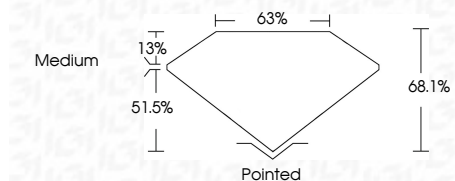

Measurements **8.33 X 5.74 X 3.91 MM**

GRADING RESULTS

Carat Weight **1.60 CARAT**
Color Grade **D**
Clarity Grade **VS 1**

ADDITIONAL GRADING INFORMATION

Polish **EXCELLENT**
Symmetry **EXCELLENT**
Fluorescence **NONE**
Inscription(s) **IGI LG653452039**
Comments: This Laboratory Grown Diamond was created by Chemical Vapor Deposition (CVD) growth process. Type IIa

September 24, 2024
IGI Report No **LG653452039**
CUT CORNERED RECT. MODIFIED BRILLIANT
8.33 X 5.74 X 3.91 MM
Carat Weight **1.60 CARAT**
Color Grade **D**
Clarity Grade **VS 1**
Depth **68.1%**
Table **63%**
Girdle **Medium**
Culet **Pointed**
Polish **EXCELLENT**
Symmetry **EXCELLENT**
Fluorescence **NONE**
Inscription(s) **IGI LG653452039**
Comments: This Laboratory Grown Diamond was created by Chemical Vapor Deposition (CVD) growth process. Type IIa

LABORATORY GROWN DIAMOND REPORT

September 24, 2024
IGI Report Number **LG653452039**
Description **LABORATORY GROWN DIAMOND**
Shape and Cutting Style **CUT CORNERED RECTANGULAR
MODIFIED BRILLIANT**
Measurements **8.33 X 5.74 X 3.91 MM**

GRADING RESULTS

Carat Weight **1.60 CARAT**
Color Grade **D**
Clarity Grade **VS 1**

ADDITIONAL GRADING INFORMATION

Polish **EXCELLENT**
Symmetry **EXCELLENT**
Fluorescence **NONE**
Inscription(s) **IGI LG653452039**