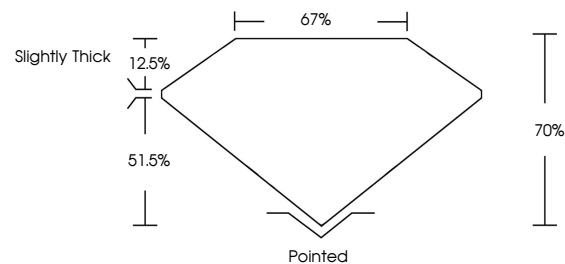

ELECTRONIC COPY

LG654431676
Report verification at igi.org

October 8, 2024
IGI Report Number **LG654431676**
Description **LABORATORY GROWN DIAMOND**
Shape and Cutting Style **CUT CORNERED
RECTANGULAR MIXED CUT**
Measurements **11.74 X 7.97 X 5.58 MM**
GRADING RESULTS
Carat Weight **5.01 CARATS**
Color Grade **FANCY VIVID BLUE**
Clarity Grade **VS 1**

GRADING RESULTS

Carat Weight **5.01 CARATS**
Color Grade **FANCY VIVID BLUE**
Clarity Grade **VS 1**

ADDITIONAL GRADING INFORMATION

Polish **EXCELLENT**
Symmetry **EXCELLENT**
Fluorescence **NONE**
Inscription(s) **IGI LG654431676**

Comments: This Laboratory Grown Diamond was created by Chemical Vapor Deposition (CVD) growth process.
Indications of post-growth treatment.

Secondary color: Green

PROPORTIONS

Sample Image Used

CLARITY CHARACTERISTICS

KEY TO SYMBOLS

Red symbols indicate internal characteristics.
Green symbols indicate external characteristics.

COLOR

D E F G H I J Faint Very Light Light

CLARITY

IF	VS ¹⁻²	VS ¹⁻²	SI ¹⁻²	I ¹⁻³
Internally Flawless	Very Very Slightly Included	Very Slightly Included	Slightly Included	Included