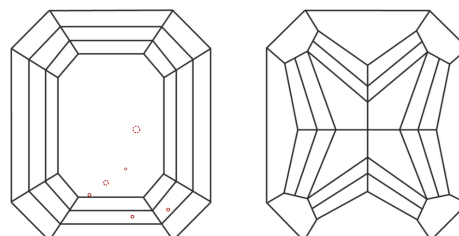

ELECTRONIC COPY

LG654431676
Report verification at igi.org

October 8, 2024
IGI Report Number **LG654431676**
Description **LABORATORY GROWN DIAMOND**
Shape and Cutting Style **CUT CORNERED
RECTANGULAR MIXED CUT**
Measurements **11.74 X 7.97 X 5.58 MM**
GRADING RESULTS
Carat Weight **5.01 CARATS**
Color Grade **FANCY VIVID BLUE**
Clarity Grade **VS 1**

KEY TO SYMBOLS

Red symbols indicate internal characteristics.
Green symbols indicate external characteristics.

COLOR

D E F G H I J Faint Very Light Light

CLARITY

IF	VS ¹⁻²	VS ¹⁻²	SI ¹⁻²	I ¹⁻³
Internally Flawless	Very Very Slightly Included	Very Slightly Included	Slightly Included	Included