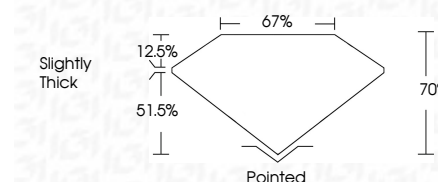

ELECTRONIC COPY

LG654431676
Report verification at igi.org

October 8, 2024
IGI Report Number **LG654431676**
Description **LABORATORY GROWN DIAMOND**
Shape and Cutting Style **CUT CORNERED
RECTANGULAR MIXED CUT**
Measurements **11.74 X 7.97 X 5.58 MM**
GRADING RESULTS
Carat Weight **5.01 CARATS**
Color Grade **FANCY VIVID BLUE**
Clarity Grade **VS 1**

GRADING RESULTS

Carat Weight **5.01 CARATS**
Color Grade **FANCY VIVID BLUE**
Clarity Grade **VS 1**

ADDITIONAL GRADING INFORMATION

Polish **EXCELLENT**
Symmetry **EXCELLENT**
Fluorescence **NONE**
Inscription(s) **IGI LG654431676**

KEY TO SYMBOLS

Red symbols indicate internal characteristics.
Green symbols indicate external characteristics.

COLOR

D E F G H I J Faint Very Light Light

CLARITY

IF	VS ¹⁻²	VS ¹⁻²	SI ¹⁻²	I ¹⁻³
Internally Flawless	Very Very Slightly Included	Very Slightly Included	Slightly Included	Included