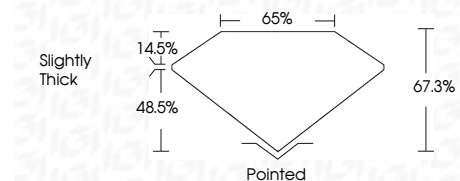

Measurements **8.82 X 6.57 X 4.42 MM**

GRADING RESULTS

Carat Weight **2.18 CARATS**
Color Grade **F**
Clarity Grade **VVS 2**

ADDITIONAL GRADING INFORMATION

Polish **EXCELLENT**
Symmetry **EXCELLENT**
Fluorescence **NONE**
Inscription(s) **(IGI) LG654458232**
Comments: This Laboratory Grown Diamond was created by Chemical Vapor Deposition (CVD) growth process. Type IIa

October 3, 2024
IGI Report No **LG654458232**
CUT CORNERED RECT. MODIFIED BRILLIANT
8.82 X 6.57 X 4.42 MM
Carat Weight **2.18 CARATS**
Color Grade **F**
Clarity Grade **VVS 2**
Depth **67.3%**
Table **48.5%**
Girdle **Slightly Thick**
Culet **Pointed**
Polish **EXCELLENT**
Symmetry **EXCELLENT**
Fluorescence **NONE**
Inscription(s) **(IGI) LG654458232**
Comments: This Laboratory Grown Diamond was created by Chemical Vapor Deposition (CVD) growth process. Type IIa

LABORATORY GROWN DIAMOND REPORT

October 3, 2024
IGI Report Number **LG654458232**
Description **LABORATORY GROWN DIAMOND**
Shape and Cutting Style **CUT CORNERED RECTANGULAR
MODIFIED BRILLIANT**
Measurements **8.82 X 6.57 X 4.42 MM**

GRADING RESULTS

Carat Weight **2.18 CARATS**
Color Grade **F**
Clarity Grade **VVS 2**

ADDITIONAL GRADING INFORMATION

Polish **EXCELLENT**
Symmetry **EXCELLENT**
Fluorescence **NONE**
Inscription(s) **(IGI) LG654458232**