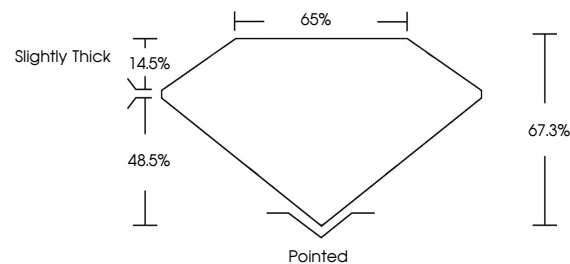

Measurements **8.82 X 6.57 X 4.42 MM**

GRADING RESULTS

Carat Weight **2.18 CARATS**
Color Grade **F**
Clarity Grade **VVS 2**

ADDITIONAL GRADING INFORMATION

Polish **EXCELLENT**
Symmetry **EXCELLENT**
Fluorescence **NONE**
Inscription(s) **(IGI) LG654458232**
Comments: This Laboratory Grown Diamond was created by Chemical Vapor Deposition (CVD) growth process. Type IIa

October 3, 2024
IGI Report No **LG654458232**
CUT CORNERED RECT. MODIFIED BRILLIANT
8.82 X 6.57 X 4.42 MM
Carat Weight **2.18 CARATS**
Color Grade **F**
Clarity Grade **VVS 2**
Depth **67.3%**
Table **48.5%**
Girdle **Slightly Thick**
Culet **Pointed**
Polish **EXCELLENT**
Symmetry **EXCELLENT**
Fluorescence **NONE**
Inscription(s) **(IGI) LG654458232**
Comments: This Laboratory Grown Diamond was created by Chemical Vapor Deposition (CVD) growth process. Type IIa

GRADING RESULTS

Carat Weight **2.18 CARATS**
Color Grade **F**
Clarity Grade **VVS 2**

ADDITIONAL GRADING INFORMATION

Polish **EXCELLENT**
Symmetry **EXCELLENT**
Fluorescence **NONE**
Inscription(s) **(IGI) LG654458232**

Comments: This Laboratory Grown Diamond was created by Chemical Vapor Deposition (CVD) growth process. Type IIa

PROPORTIONS

Sample Image Used

CLARITY CHARACTERISTICS

KEY TO SYMBOLS

Red symbols indicate internal characteristics.
Green symbols indicate external characteristics.