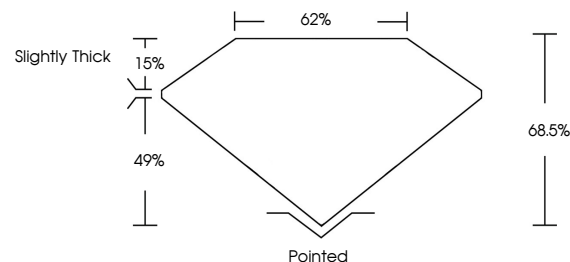

Measurements **8.62 X 6.26 X 4.29 MM**

GRADING RESULTS

Carat Weight **2.00 CARATS**
Color Grade **D**
Clarity Grade **VS 1**

ADDITIONAL GRADING INFORMATION

Polish **EXCELLENT**
Symmetry **EXCELLENT**
Fluorescence **NONE**
Inscription(s) **(LGI) LG654458716**
Comments: This Laboratory Grown Diamond was created by Chemical Vapor Deposition (CVD) growth process. Type IIa

September 24, 2024
IGI Report No **LG654458716**
CUT CORNERED RECT. MODIFIED BRILLIANT
8.62 X 6.26 X 4.29 MM
Carat Weight **2.00 CARATS**
Color Grade **D**
Clarity Grade **VS 1**
Table **49%**
Depth **15%**
Girdle **Slightly Thick**
Culet **Pointed**
Polish **EXCELLENT**
Symmetry **EXCELLENT**
Fluorescence **NONE**
Inscription(s) **(LGI) LG654458716**
Comments: This Laboratory Grown Diamond was created by Chemical Vapor Deposition (CVD) growth process. Type IIa

GRADING RESULTS

Carat Weight **2.00 CARATS**
Color Grade **D**
Clarity Grade **VS 1**

ADDITIONAL GRADING INFORMATION

Polish **EXCELLENT**
Symmetry **EXCELLENT**
Fluorescence **NONE**
Inscription(s) **(LGI) LG654458716**

Comments: This Laboratory Grown Diamond was created by Chemical Vapor Deposition (CVD) growth process. Type IIa

PROPORTIONS

Sample Image Used

CLARITY CHARACTERISTICS

KEY TO SYMBOLS

Red symbols indicate internal characteristics.
Green symbols indicate external characteristics.