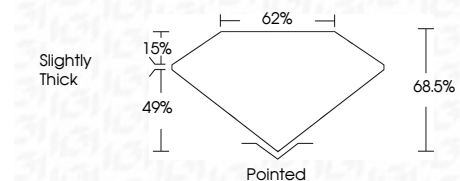

ELECTRONIC COPY

LG654458716
Report verification at igi.org

September 24, 2024
IGI Report Number **LG654458716**
Description **LABORATORY GROWN DIAMOND**
Shape and Cutting Style **CUT CORNERED
RECTANGULAR MODIFIED
BRILLIANT**

Measurements **8.62 X 6.26 X 4.29 MM**

GRADING RESULTS

Carat Weight **2.00 CARATS**
Color Grade **D**
Clarity Grade **VS 1**

ADDITIONAL GRADING INFORMATION

Polish **EXCELLENT**
Symmetry **EXCELLENT**
Fluorescence **NONE**
Inscription(s) **(LGI) LG654458716**
Comments: This Laboratory Grown Diamond was created by Chemical Vapor Deposition (CVD) growth process. Type IIa

September 24, 2024
IGI Report No **LG654458716**
CUT CORNERED RECT. MODIFIED BRILLIANT
8.62 X 6.26 X 4.29 MM
Carat Weight **2.00 CARATS**
Color Grade **D**
Clarity Grade **VS 1**
Table **49%**
Depth **15%**
Girdle **Slightly Thick**
Culet **Pointed**
Polish **EXCELLENT**
Symmetry **EXCELLENT**
Fluorescence **NONE**
Inscription(s) **(LGI) LG654458716**
Comments: This Laboratory Grown Diamond was created by Chemical Vapor Deposition (CVD) growth process. Type IIa

LABORATORY GROWN DIAMOND REPORT

September 24, 2024
IGI Report Number **LG654458716**
Description **LABORATORY GROWN DIAMOND**
Shape and Cutting Style **CUT CORNERED RECTANGULAR
MODIFIED BRILLIANT**
Measurements **8.62 X 6.26 X 4.29 MM**