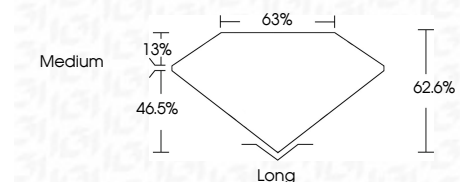

ELECTRONIC COPY

LG654468050
Report verification at igi.org

October 11, 2024
IGI Report Number **LG654468050**
Description **LABORATORY GROWN DIAMOND**
Shape and Cutting Style **EMERALD CUT**
Measurements **8.67 X 6.23 X 3.90 MM**

GRADING RESULTS

Carat Weight **2.08 CARATS**
Color Grade **F**
Clarity Grade **VS 2**

ADDITIONAL GRADING INFORMATION

Polish **EXCELLENT**
Symmetry **EXCELLENT**
Fluorescence **NONE**
Inscription(s) **IGI LG654468050**
Comments: This Laboratory Grown Diamond was created by Chemical Vapor Deposition (CVD) growth process.
Type IIa

October 11, 2024
IGI Report No. **LG654468050**
EMERALD CUT
2.08 CARATS
Color Grade **F**
Clarity Grade **VS 2**
Depth **62.6%**
Table **63%**
Girdle **Medium**
Culet **Long**
Polish **EXCELLENT**
Symmetry **EXCELLENT**
Fluorescence **NONE**
Inscription(s) **IGI LG654468050**
Comments: This Laboratory Grown Diamond was created by Chemical Vapor Deposition (CVD) growth process.
Type IIa

LABORATORY GROWN DIAMOND REPORT

October 11, 2024
IGI Report Number **LG654468050**
Description **LABORATORY GROWN DIAMOND**
Shape and Cutting Style **EMERALD CUT**
Measurements **8.67 X 6.23 X 3.90 MM**