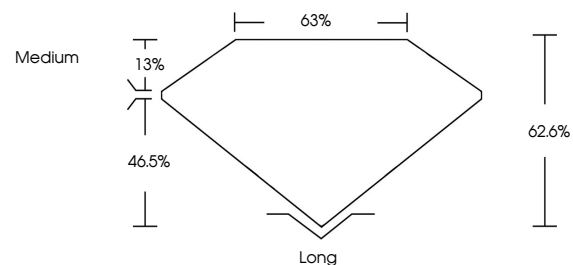

GRADING RESULTS

Carat Weight **2.08 CARATS**
Color Grade **F**
Clarity Grade **VS 2**

ADDITIONAL GRADING INFORMATION

Polish **EXCELLENT**
Symmetry **EXCELLENT**
Fluorescence **NONE**
Inscription(s) **IGI LG654468050**

Comments: This Laboratory Grown Diamond was created by Chemical Vapor Deposition (CVD) growth process.
Type IIa

PROPORTIONS

Sample Image Used

CLARITY CHARACTERISTICS

KEY TO SYMBOLS

Red symbols indicate internal characteristics.
Green symbols indicate external characteristics.