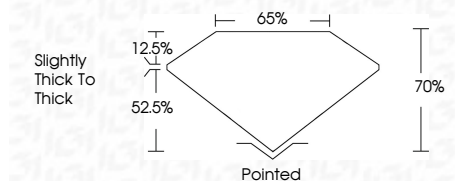

ELECTRONIC COPY

LG654484207
Report verification at igi.org

September 28, 2024
IGI Report Number **LG654484207**
Description **LABORATORY GROWN DIAMOND**
Shape and Cutting Style **CUT CORNERED
RECTANGULAR MODIFIED
BRILLIANT**

Measurements **12.12 X 8.36 X 5.85 MM**

GRADING RESULTS

Carat Weight **5.01 CARATS**
Color Grade **G**
Clarity Grade **VS 1**

ADDITIONAL GRADING INFORMATION

Polish **EXCELLENT**
Symmetry **EXCELLENT**
Fluorescence **NONE**
Inscription(s) **IGI LG654484207**
Comments: This Laboratory Grown Diamond was created by Chemical Vapor Deposition (CVD) growth process. Type IIa

IGI

September 28, 2024
IGI Report No. LG654484207
CUT CORNERED RECT. MODIFIED BRILLIANT
12.12 X 8.36 X 5.85 MM
Carat Weight **5.01 CARATS**
Color Grade **G**
Clarity Grade **VS 1**
Depth **70%**
Table **65%**
Girdle **Slightly Thick To Thick**
Culet **Pointed**
Polish **EXCELLENT**
Symmetry **EXCELLENT**
Fluorescence **NONE**
Inscription(s) **IGI LG654484207**

Comments: This Laboratory Grown Diamond was created by Chemical Vapor Deposition (CVD) growth process. Type IIa

September 28, 2024
IGI Report Number **LG654484207**
Description **LABORATORY GROWN DIAMOND**
Shape and Cutting Style **CUT CORNERED RECTANGULAR
MODIFIED BRILLIANT**
Measurements **12.12 X 8.36 X 5.85 MM**