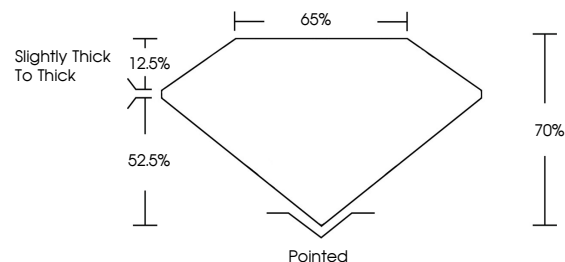

Measurements **12.12 X 8.36 X 5.85 MM**

GRADING RESULTS

Carat Weight **5.01 CARATS**
Color Grade **G**
Clarity Grade **VS 1**

ADDITIONAL GRADING INFORMATION

Polish **EXCELLENT**
Symmetry **EXCELLENT**
Fluorescence **NONE**
Inscription(s) **IGI LG654484207**
Comments: This Laboratory Grown Diamond was created by Chemical Vapor Deposition (CVD) growth process. Type IIa

IGI

September 28, 2024
IGI Report No. LG654484207
CUT CORNERED RECT. MODIFIED BRILLIANT
12.12 X 8.36 X 5.85 MM
Carat Weight **5.01 CARATS**
Color Grade **G**
Clarity Grade **VS 1**
Depth **70%**
Table **65%**
Girdle **Slightly Thick To Thick**
Culet **Pointed**
Polish **EXCELLENT**
Symmetry **EXCELLENT**
Fluorescence **NONE**
Inscription(s) **IGI LG654484207**

GRADING RESULTS

Carat Weight **5.01 CARATS**
Color Grade **G**
Clarity Grade **VS 1**

ADDITIONAL GRADING INFORMATION

Polish **EXCELLENT**
Symmetry **EXCELLENT**
Fluorescence **NONE**
Inscription(s) **IGI LG654484207**

Comments: This Laboratory Grown Diamond was created by Chemical Vapor Deposition (CVD) growth process. Type IIa

PROPORTIONS

Sample Image Used

CLARITY CHARACTERISTICS

KEY TO SYMBOLS

Red symbols indicate internal characteristics.
Green symbols indicate external characteristics.