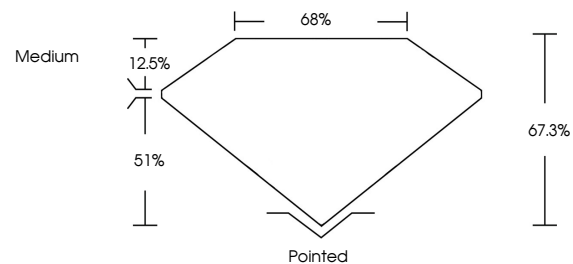

PROPORTIONS