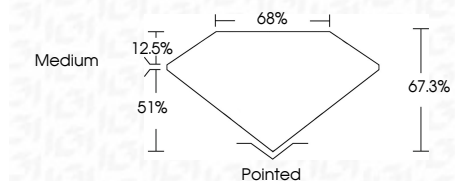

Measurements **10.29 X 7.13 X 4.80 MM**

**GRADING RESULTS**

Carat Weight **3.09 CARATS**  
Color Grade **E**  
Clarity Grade **VS 1**

**ADDITIONAL GRADING INFORMATION**

Polish **EXCELLENT**  
Symmetry **EXCELLENT**  
Fluorescence **NONE**  
Inscription(s) **IGI LG655414938**  
Comments: This Laboratory Grown Diamond was created by Chemical Vapor Deposition (CVD) growth process. Type IIa

September 30, 2024  
IGI Report No LG655414938  
CUT CORNERED RECT. MODIFIED BRILLIANT  
10.29 X 7.13 X 4.80 MM  
3.09 CARATS  
E  
VS 1  
67.3%  
51%  
Medium  
Pointed  
EXCELLENT  
EXCELLENT  
NONE  
IGI LG655414938  
Comments: This Laboratory Grown Diamond was created by Chemical Vapor Deposition (CVD) growth process. Type IIa

**LABORATORY GROWN DIAMOND REPORT**

September 30, 2024  
IGI Report Number **LG655414938**  
Description **LABORATORY GROWN DIAMOND**  
Shape and Cutting Style **CUT CORNERED RECTANGULAR  
MODIFIED BRILLIANT**  
Measurements **10.29 X 7.13 X 4.80 MM**

**GRADING RESULTS**

Carat Weight **3.09 CARATS**  
Color Grade **E**  
Clarity Grade **VS 1**

**ADDITIONAL GRADING INFORMATION**

Polish **EXCELLENT**  
Symmetry **EXCELLENT**  
Fluorescence **NONE**  
Inscription(s) **IGI LG655414938**