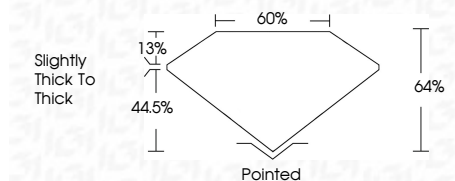

ELECTRONIC COPY

LG655421534
Report verification at igi.org

October 8, 2024
IGI Report Number **LG655421534**
Description **LABORATORY GROWN DIAMOND**
Shape and Cutting Style **CUT CORNERED
RECTANGULAR MODIFIED
BRILLIANT**

Measurements **7.40 X 4.86 X 3.11 MM**

GRADING RESULTS

Carat Weight **1.02 CARAT**
Color Grade **E**
Clarity Grade **VVS 2**

ADDITIONAL GRADING INFORMATION

Polish **EXCELLENT**
Symmetry **EXCELLENT**
Fluorescence **NONE**
Inscription(s) **IGI LG655421534**
Comments: This Laboratory Grown Diamond was created by Chemical Vapor Deposition (CVD) growth process. Type IIa

October 8, 2024
IGI Report No **LG655421534**
CUT CORNERED RECT. MODIFIED BRILLIANT
7.40 X 4.86 X 3.11 MM
Carat Weight **1.02 CARAT**
Color Grade **E**
Clarity Grade **VVS 2**
Depth **64%**
Table **13%**
Girdle **Slightly Thick To Thick**
Culet **Pointed**
Polish **EXCELLENT**
Symmetry **EXCELLENT**
Fluorescence **NONE**
Inscription(s) **IGI LG655421534**
Comments: This Laboratory Grown Diamond was created by Chemical Vapor Deposition (CVD) growth process. Type IIa

LABORATORY GROWN DIAMOND REPORT

October 8, 2024
IGI Report Number **LG655421534**
Description **LABORATORY GROWN DIAMOND**
Shape and Cutting Style **CUT CORNERED RECTANGULAR
MODIFIED BRILLIANT**
Measurements **7.40 X 4.86 X 3.11 MM**