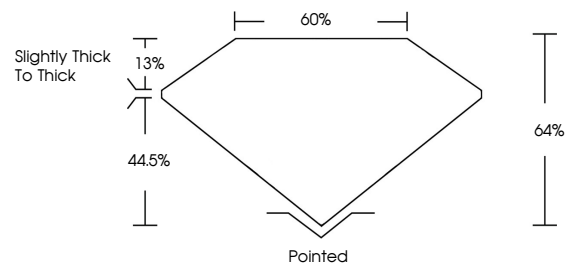

Measurements **7.40 X 4.86 X 3.11 MM**

GRADING RESULTS

Carat Weight **1.02 CARAT**
Color Grade **E**
Clarity Grade **VVS 2**

ADDITIONAL GRADING INFORMATION

Polish **EXCELLENT**
Symmetry **EXCELLENT**
Fluorescence **NONE**
Inscription(s) **IGI LG655421534**
Comments: This Laboratory Grown Diamond was created by Chemical Vapor Deposition (CVD) growth process. Type IIa

October 8, 2024
IGI Report No **LG655421534**
CUT CORNERED RECT. MODIFIED BRILLIANT
7.40 X 4.86 X 3.11 MM
Carat Weight **1.02 CARAT**
Color Grade **E**
Clarity Grade **VVS 2**
Depth **64%**
Table **13%**
Girdle **Slightly Thick To Thick**
Culet **Pointed**
Polish **EXCELLENT**
Symmetry **EXCELLENT**
Fluorescence **NONE**
Inscription(s) **IGI LG655421534**
Comments: This Laboratory Grown Diamond was created by Chemical Vapor Deposition (CVD) growth process. Type IIa

GRADING RESULTS

Carat Weight **1.02 CARAT**
Color Grade **E**
Clarity Grade **VVS 2**

ADDITIONAL GRADING INFORMATION

Polish **EXCELLENT**
Symmetry **EXCELLENT**
Fluorescence **NONE**
Inscription(s) **IGI LG655421534**

Comments: This Laboratory Grown Diamond was created by Chemical Vapor Deposition (CVD) growth process. Type IIa

PROPORTIONS

Sample Image Used

CLARITY CHARACTERISTICS

KEY TO SYMBOLS

Red symbols indicate internal characteristics.
Green symbols indicate external characteristics.