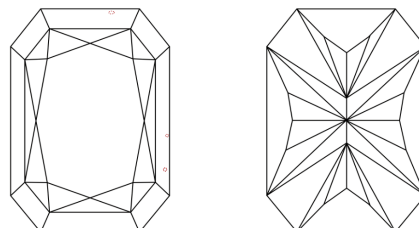

CLARITY CHARACTERISTICS

KEY TO SYMBOLS

Red symbols indicate internal characteristics.
Green symbols indicate external characteristics.

COLOR

D E F G H I J Faint Very Light Light

CLARITY

IF	VS¹⁻²	VS¹⁻²	SI¹⁻²	I¹⁻³
Internally Flawless	Very Very Slightly Included	Very Slightly Included	Slightly Included	Included