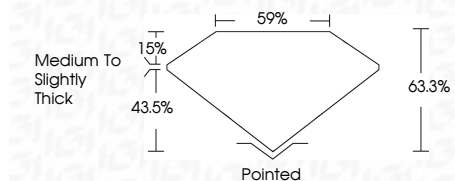

Measurements **8.07 X 5.26 X 3.33 MM**

GRADING RESULTS

Carat Weight **1.25 CARAT**
Color Grade **D**
Clarity Grade **VVS 2**

ADDITIONAL GRADING INFORMATION

Polish **EXCELLENT**
Symmetry **EXCELLENT**
Fluorescence **NONE**
Inscription(s) **IGI LG655421544**
Comments: This Laboratory Grown Diamond was created by Chemical Vapor Deposition (CVD) growth process. Type IIa

October 12, 2024
IGI Report No LG655421544
CUT CORNERED RECT. MODIFIED BRILLIANT
8.07 X 5.26 X 3.33 MM
Carat Weight **1.25 CARAT**
Color Grade **D**
Clarity Grade **VVS 2**
Depth **63.3%**
Table **59%**
Girdle **Medium to Slightly Thick**
Culet **Pointed**
Polish **EXCELLENT**
Symmetry **EXCELLENT**
Fluorescence **NONE**
Inscription(s) **IGI LG655421544**

Comments: This Laboratory Grown Diamond was created by Chemical Vapor Deposition (CVD) growth process. Type IIa

LABORATORY GROWN DIAMOND REPORT

October 12, 2024
IGI Report Number **LG655421544**
Description **LABORATORY GROWN DIAMOND**
Shape and Cutting Style **CUT CORNERED RECTANGULAR
MODIFIED BRILLIANT**
Measurements **8.07 X 5.26 X 3.33 MM**

GRADING RESULTS

Carat Weight **1.25 CARAT**
Color Grade **D**
Clarity Grade **VVS 2**

ADDITIONAL GRADING INFORMATION

Polish **EXCELLENT**
Symmetry **EXCELLENT**
Fluorescence **NONE**
Inscription(s) **IGI LG655421544**