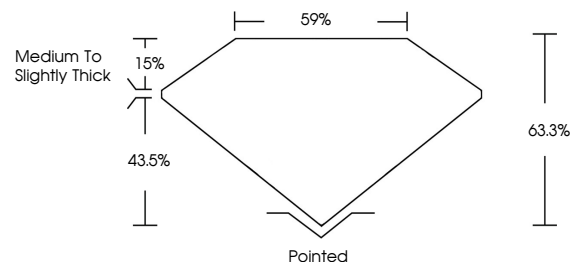

Measurements **8.07 X 5.26 X 3.33 MM**

GRADING RESULTS

Carat Weight **1.25 CARAT**
Color Grade **D**
Clarity Grade **VVS 2**

ADDITIONAL GRADING INFORMATION

Polish **EXCELLENT**
Symmetry **EXCELLENT**
Fluorescence **NONE**
Inscription(s) **IGI LG655421544**
Comments: This Laboratory Grown Diamond was created by Chemical Vapor Deposition (CVD) growth process. Type IIa

October 12, 2024
IGI Report No LG655421544
CUT CORNERED RECT. MODIFIED BRILLIANT
8.07 X 5.26 X 3.33 MM
Carat Weight **1.25 CARAT**
Color Grade **D**
Clarity Grade **VVS 2**
Depth **63.3%**
Table **59%**
Girdle **Medium to Slightly Thick**
Culet **Pointed**
Polish **EXCELLENT**
Symmetry **EXCELLENT**
Fluorescence **NONE**
Inscription(s) **IGI LG655421544**

GRADING RESULTS

Carat Weight **1.25 CARAT**
Color Grade **D**
Clarity Grade **VVS 2**

ADDITIONAL GRADING INFORMATION

Polish **EXCELLENT**
Symmetry **EXCELLENT**
Fluorescence **NONE**
Inscription(s) **IGI LG655421544**

Comments: This Laboratory Grown Diamond was created by Chemical Vapor Deposition (CVD) growth process. Type IIa

PROPORTIONS

Sample Image Used

CLARITY CHARACTERISTICS

KEY TO SYMBOLS

Red symbols indicate internal characteristics.
Green symbols indicate external characteristics.