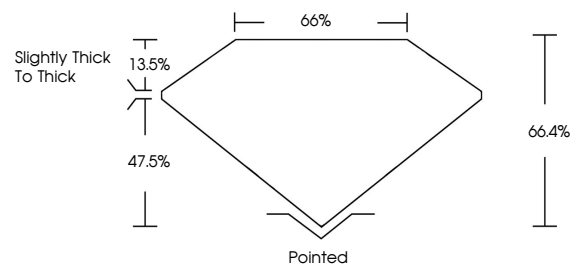

PROPORTIONS