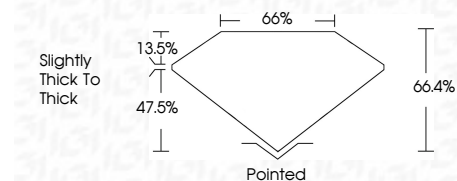

ELECTRONIC COPY

LG655425967
Report verification at igi.org

October 7, 2024

IGI Report Number **LG655425967**

Description **LABORATORY GROWN DIAMOND**

Shape and Cutting Style **CUT CORNERED
RECTANGULAR MODIFIED
BRILLIANT**

Measurements **11.99 X 8.07 X 5.36 MM**

GRADING RESULTS

Carat Weight **4.67 CARATS**

Color Grade **D**

Clarity Grade **VVS 1**

ADDITIONAL GRADING INFORMATION

Polish **EXCELLENT**

Symmetry **EXCELLENT**

Fluorescence **NONE**

Inscription(s) **IGI LG655425967**

Comments: This Laboratory Grown Diamond was created by Chemical Vapor Deposition (CVD) growth process. Type IIa

IGI

October 7, 2024	IGI Report No LG655425967	CUT CORNERED RECT. MODIFIED BRILLIANT	11.99 X 8.07 X 5.36 MM	4.67 CARATS	D	VVS 1	66.4%	47.5%	Slightly Thick To Thick	Pointed	EXCELLENT	EXCELLENT	NONE	IGI LG655425967
Color Grade	Carat Weight	Clarity Grade	Depth	Table	Graile	Culet	Polish	Symmetry	Fluorescence	Inscription(s)	Comments: This Laboratory Grown Diamond was created by Chemical Vapor Deposition (CVD) growth process. Type IIa			

LABORATORY GROWN DIAMOND REPORT

October 7, 2024

IGI Report Number **LG655425967**

Description **LABORATORY GROWN DIAMOND**

Shape and Cutting Style **CUT CORNERED RECTANGULAR
MODIFIED BRILLIANT**

Measurements **11.99 X 8.07 X 5.36 MM**