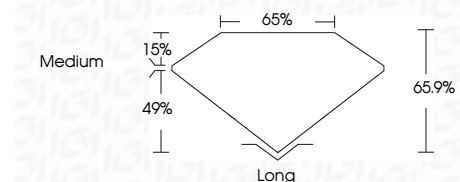

ELECTRONIC COPY

LG655431358
Report verification at igi.org

October 11, 2024
IGI Report Number **LG655431358**
Description **LABORATORY GROWN DIAMOND**
Shape and Cutting Style **EMERALD CUT**
Measurements **8.52 X 6.07 X 4.00 MM**

GRADING RESULTS

Carat Weight **2.01 CARATS**
Color Grade **F**
Clarity Grade **VS 2**

Sample Image Used

ADDITIONAL GRADING INFORMATION

Polish **EXCELLENT**
Symmetry **EXCELLENT**
Fluorescence **NONE**
Inscription(s) **IGI LG655431358**
Comments: This Laboratory Grown Diamond was created by Chemical Vapor Deposition (CVD) growth process.
Type IIa

October 11, 2024
IGI Report No. **LG655431358**
EMERALD CUT
Carat Weight **2.01 CARATS**
Color Grade **F**
Clarity Grade **VS 2**
Depth **65.9%**
Table **65%**
Girdle **Medium**
Culet **Long**
Polish **EXCELLENT**
Symmetry **EXCELLENT**
Fluorescence **NONE**
Inscription(s) **IGI LG655431358**
Comments: This Laboratory Grown Diamond was created by Chemical Vapor Deposition (CVD) growth process.
Type IIa

LABORATORY GROWN DIAMOND REPORT

October 11, 2024
IGI Report Number **LG655431358**
Description **LABORATORY GROWN DIAMOND**
Shape and Cutting Style **EMERALD CUT**
Measurements **8.52 X 6.07 X 4.00 MM**