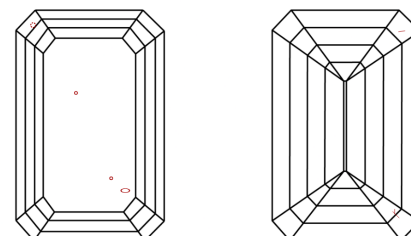

CLARITY CHARACTERISTICS

KEY TO SYMBOLS

Red symbols indicate internal characteristics.
Green symbols indicate external characteristics.

COLOR

D E F G H I J Faint Very Light Light

CLARITY

IF	VS¹⁻²	VS¹⁻²	SI¹⁻²	I¹⁻³
Internally Flawless	Very Very Slightly Included	Very Slightly Included	Slightly Included	Included