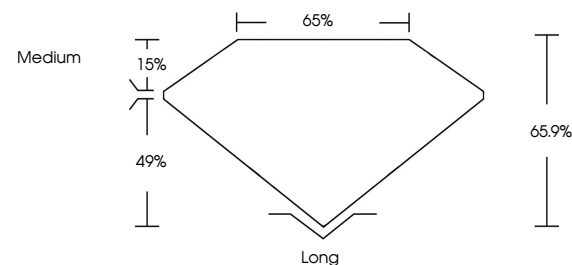

October 11, 2024
IGI Report No. **LG655431358**
EMERALD CUT
Carat Weight **2.01 CARATS**
Color Grade **F**
Clarity Grade **VS 2**
Depth **65.9%**
Table **65%**
Girdle **Medium**
Culet **Long**
Polish **EXCELLENT**
Symmetry **EXCELLENT**
Fluorescence **NONE**
Inscription(s) **IGI LG655431358**
Comments: This Laboratory Grown Diamond was created by Chemical Vapor Deposition (CVD) growth process.
Type IIa

GRADING RESULTS

Carat Weight **2.01 CARATS**
Color Grade **F**
Clarity Grade **VS 2**

ADDITIONAL GRADING INFORMATION

Polish **EXCELLENT**
Symmetry **EXCELLENT**
Fluorescence **NONE**
Inscription(s) **IGI LG655431358**

Comments: This Laboratory Grown Diamond was created by Chemical Vapor Deposition (CVD) growth process.
Type IIa

PROPORTIONS

CLARITY CHARACTERISTICS

KEY TO SYMBOLS

Red symbols indicate internal characteristics.
Green symbols indicate external characteristics.