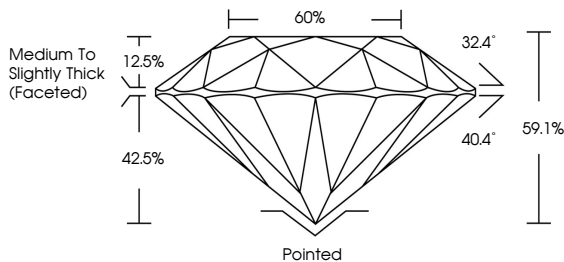

PROPORTIONS