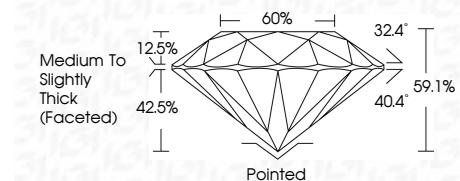

ELECTRONIC COPY

LG655440465
Report verification at igi.org

October 3, 2024
IGI Report Number **LG655440465**
Description **LABORATORY GROWN DIAMOND**
Shape and Cutting Style **ROUND BRILLIANT**
Measurements **7.27 - 7.33 X 4.31 MM**

GRADING RESULTS
Carat Weight **1.42 CARAT**
Color Grade **E**
Clarity Grade **VS 1**
Cut Grade **EXCELLENT**

ADDITIONAL GRADING INFORMATION
Polish **EXCELLENT**
Symmetry **EXCELLENT**
Fluorescence **NONE**
Inscription(s) **IGI LG655440465**
Comments: This Laboratory Grown Diamond was created by Chemical Vapor Deposition (CVD) growth process. Type IIa

October 3, 2024
IGI Report No **LG655440465**
ROUND BRILLIANT
7.27 - 7.33 X 4.31 MM
Carat Weight **1.42 CARAT**
Color Grade **E**
Clarity Grade **VS 1**
Cut Grade **EXCELLENT**
Depth **61.1%**
Table **60%**
Girdle **Medium To Slightly Thick (Faceted)**
Culet **Pointed**
Polish **EXCELLENT**
Symmetry **EXCELLENT**
Fluorescence **NONE**
Inscription(s) **IGI LG655440465**
Comments: This Laboratory Grown Diamond was created by Chemical Vapor Deposition (CVD) growth process. Type IIa

October 3, 2024
IGI Report Number **LG655440465**
Description **LABORATORY GROWN DIAMOND**
Shape and Cutting Style **ROUND BRILLIANT**
Measurements **7.27 - 7.33 X 4.31 MM**

GRADING RESULTS
Carat Weight **1.42 CARAT**
Color Grade **E**
Clarity Grade **VS 1**
Cut Grade **EXCELLENT**