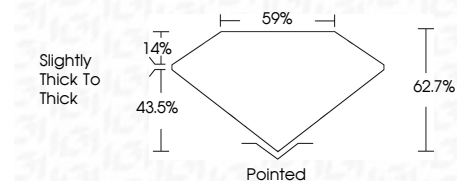

ELECTRONIC COPY

LG655452331
Report verification at igi.org

October 5, 2024

IGI Report Number **LG655452331**

Description **LABORATORY GROWN DIAMOND**

Shape and Cutting Style **CUT CORNERED
RECTANGULAR MODIFIED
BRILLIANT**

Measurements **7.36 X 5.01 X 3.14 MM**

GRADING RESULTS

Carat Weight **1.04 CARAT**

Color Grade **D**

Clarity Grade **VS 1**

ADDITIONAL GRADING INFORMATION

Polish **EXCELLENT**

Symmetry **EXCELLENT**

Fluorescence **NONE**

Inscription(s) **IGI LG655452331**

Comments: This Laboratory Grown Diamond was created by Chemical Vapor Deposition (CVD) growth process. Type IIa

IGI

October 5, 2024
IGI Report No LG655452331
CUT CORNERED RECT. MODIFIED BRILLIANT
7.36 X 5.01 X 3.14 MM
Carat Weight **1.04 CARAT**
Color Grade **D**
Clarity Grade **VS 1**
Depth **43.5%**
Table **59%**
Girdle **Slightly thick to thick**
Culet **Pointed**
Polish **EXCELLENT**
Symmetry **EXCELLENT**
Fluorescence **NONE**
Inscription(s) **IGI LG655452331**

Shape and Cutting Style **CUT CORNERED RECTANGULAR
MODIFIED BRILLIANT**

Measurements **7.36 X 5.01 X 3.14 MM**

GRADING RESULTS

Carat Weight **1.04 CARAT**

Color Grade **D**

Clarity Grade **VS 1**

ADDITIONAL GRADING INFORMATION