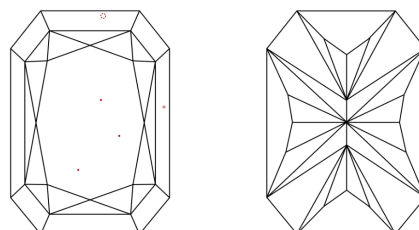

Shape and Cutting Style **CUT CORNERED RECTANGULAR
MODIFIED BRILLIANT**

Measurements **7.36 X 5.01 X 3.14 MM**

GRADING RESULTS

Carat Weight **1.04 CARAT**

Color Grade **D**

Clarity Grade **VS 1**

ADDITIONAL GRADING INFORMATION

PROPORTIONS

CLARITY CHARACTERISTICS

KEY TO SYMBOLS

Red symbols indicate internal characteristics.
Green symbols indicate external characteristics.

COLOR

D E F G H I J Faint Very Light Light

CLARITY

IF	VS ¹⁻²	VS ¹⁻²	SI ¹⁻²	I ¹⁻³
Internally Flawless	Very Very Slightly Included	Very Slightly Included	Slightly Included	Included