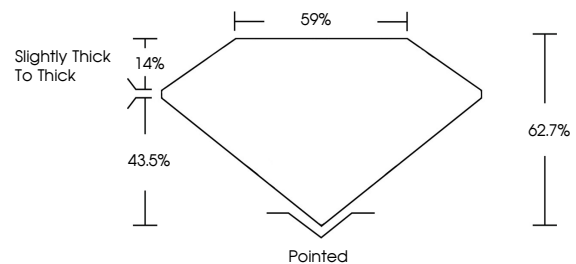

Measurements **7.36 X 5.01 X 3.14 MM**

GRADING RESULTS

Carat Weight **1.04 CARAT**

Color Grade **D**

Clarity Grade **VS 1**

ADDITIONAL GRADING INFORMATION

Polish **EXCELLENT**

Symmetry **EXCELLENT**

Shape and Cutting Style **CUT CORNERED RECTANGULAR
MODIFIED BRILLIANT**

Measurements **7.36 X 5.01 X 3.14 MM**

GRADING RESULTS

Carat Weight **1.04 CARAT**

Color Grade **D**

Clarity Grade **VS 1**

ADDITIONAL GRADING INFORMATION

Polish **EXCELLENT**

Symmetry **EXCELLENT**

Fluorescence **NONE**

Inscription(s) **IGI LG655452331**

Comments: This Laboratory Grown Diamond was created by Chemical Vapor Deposition (CVD) growth process. Type IIa

PROPORTIONS

CLARITY CHARACTERISTICS

KEY TO SYMBOLS

Red symbols indicate internal characteristics.
Green symbols indicate external characteristics.

COLOR

D E F G H I J Faint Very Light Light

CLARITY

IF	VS ¹⁻²	VS ¹⁻²	SI ¹⁻²	I ¹⁻³
Internally Flawless	Very Very Slightly Included	Very Slightly Included	Slightly Included	Included