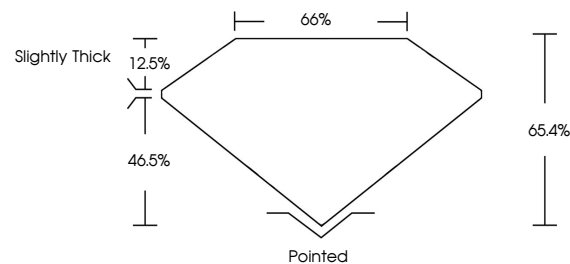

GRADING RESULTS

Carat Weight **1.51 CARAT**
Color Grade **FANCY VIVID PINK**
Clarity Grade **VVS 2**

ADDITIONAL GRADING INFORMATION

Polish **EXCELLENT**
Symmetry **EXCELLENT**
Fluorescence **SLIGHT**
Inscription(s) **IGI LG655453368**

Comments: This Laboratory Grown Diamond was created by Chemical Vapor Deposition (CVD) growth process.

PROPORTIONS

CLARITY CHARACTERISTICS

KEY TO SYMBOLS

Red symbols indicate internal characteristics.
Green symbols indicate external characteristics.