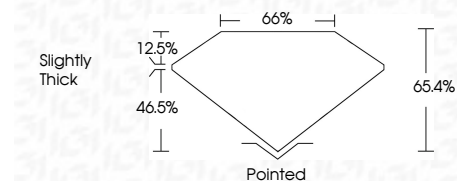

ELECTRONIC COPY

LG655453368
Report verification at igi.org

October 11, 2024
IGI Report Number **LG655453368**
Description **LABORATORY GROWN DIAMOND**
Shape and Cutting Style **CUT CORNERED
RECTANGULAR MODIFIED
BRILLIANT**
Measurements **7.81 X 5.63 X 3.68 MM**

GRADING RESULTS

Carat Weight **1.51 CARAT**
Color Grade **FANCY VIVID PINK**
Clarity Grade **VVS 2**

ADDITIONAL GRADING INFORMATION

Polish **EXCELLENT**
Symmetry **EXCELLENT**
Fluorescence **SLIGHT**
Inscription(s) **IGI LG655453368**

Comments: This Laboratory Grown Diamond was created by Chemical Vapor Deposition (CVD) growth process.

October 11, 2024
IGI Report No **LG655453368**
CUT CORNERED RECT. MODIFIED BRILLIANT
Carat Weight **1.51 CARAT**
Color Grade **FANCY VIVID PINK**
Clarity Grade **VVS 2**
Depth **65.4%**
Table **46.5%**
Girdle **Slightly Thick**
Culet **Pointed**
Polish **EXCELLENT**
Symmetry **EXCELLENT**
Fluorescence **SLIGHT**
Inscription(s) **IGI LG655453368**