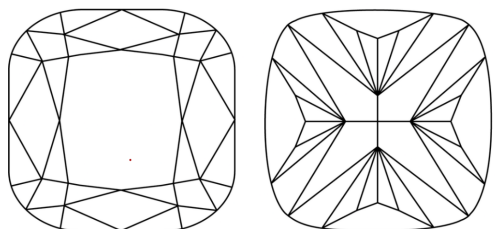

October 4, 2024
IGI Report No **LG655459915**
SQUARE CUSHION BRILLIANT
6.06 X 6.05 X 4.12 MM
Carat Weight **1.16 CARAT**
Color Grade **D**
Clarity Grade **VVS 2**
Depth **13.5%**
Table **51%**
Girdle **Medium to Slightly Thick (Faceted)**
Culet **Pointed**
Polish **EXCELLENT**
Symmetry **EXCELLENT**
Fluorescence **NONE**
Inscription(s) **IGI LG655459915**
Comments: This Laboratory Grown Diamond was created by Chemical Vapor Deposition (CVD) growth process. Type IIa

October 4, 2024
IGI Report Number **LG655459915**
Description **LABORATORY GROWN DIAMOND**
Shape and Cutting Style **SQUARE CUSHION BRILLIANT**
Measurements **6.06 X 6.05 X 4.12 MM**

GRADING RESULTS
Carat Weight **1.16 CARAT**
Color Grade **D**
Clarity Grade **VVS 2**

PROPORTIONS

CLARITY CHARACTERISTICS

KEY TO SYMBOLS
Red symbols indicate internal characteristics.
Green symbols indicate external characteristics.

Sample Image Used

COLOR

D	E	F	G	H	I	J	Faint	Very Light	Light
---	---	---	---	---	---	---	-------	------------	-------