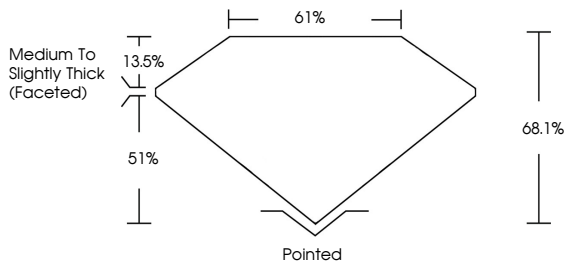

PROPORTIONS