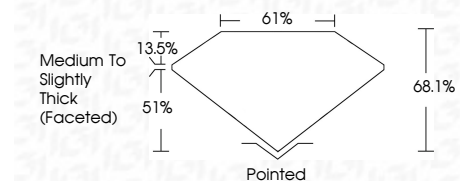

ELECTRONIC COPY

LG655459915
Report verification at igi.org

October 4, 2024
IGI Report Number **LG655459915**
Description **LABORATORY GROWN DIAMOND**
Shape and Cutting Style **SQUARE CUSHION BRILLIANT**
Measurements **6.06 X 6.05 X 4.12 MM**

GRADING RESULTS
Carat Weight **1.16 CARAT**
Color Grade **D**
Clarity Grade **VVS 2**

ADDITIONAL GRADING INFORMATION
Polish **EXCELLENT**
Symmetry **EXCELLENT**
Fluorescence **NONE**
Inscription(s) **IGI LG655459915**
Comments: This Laboratory Grown Diamond was created by Chemical Vapor Deposition (CVD) growth process. Type IIa

October 4, 2024
IGI Report No **LG655459915**
SQUARE CUSHION BRILLIANT
6.06 X 6.05 X 4.12 MM
Carat Weight **1.16 CARAT**
Color Grade **D**
Clarity Grade **VVS 2**
Depth **13.5%**
Table **51%**
Girdle **Medium to Slightly Thick (Faceted)**
Culet **Pointed**
Polish **EXCELLENT**
Symmetry **EXCELLENT**
Fluorescence **NONE**
Inscription(s) **IGI LG655459915**
Comments: This Laboratory Grown Diamond was created by Chemical Vapor Deposition (CVD) growth process. Type IIa

October 4, 2024
IGI Report Number **LG655459915**
Description **LABORATORY GROWN DIAMOND**
Shape and Cutting Style **SQUARE CUSHION BRILLIANT**
Measurements **6.06 X 6.05 X 4.12 MM**

GRADING RESULTS
Carat Weight **1.16 CARAT**
Color Grade **D**
Clarity Grade **VVS 2**